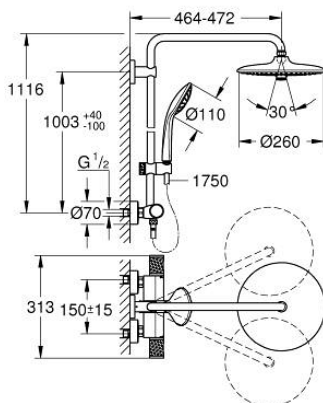

27 296 003 EUPHORIA SYSTEM 260 SHOWER SYSTEM WITH THERMOSTATIC MIXER FOR WALL MOUNTING

PRODUCT DESCRIPTION

- Colour: chrome
- consisting of:
 - horizontal swivable 450 mm shower arm
 - exposed thermostat with Aquadimmer function
 - allows change between:
 - head shower Euphoria 260 (26 455)
 - spray patterns: Rain, SmartRain, Jet
 - maximum flow rate (at 3 bar): 16 l/min
 - with ball joint
 - rotation angle $\pm 15^\circ$
 - hand shower Euphoria 110 Massage (27 221 000)
 - spray patterns: Rain, Massage, SmartRain
 - maximum flow rate (at 3 bar): 9.5 l/min
 - adjustable in height with gliding element
 - shower hose Silverflex 1750 mm 1/2" x 1/2" (28 388)
 - maximum flow rate system (at 3 bar): 16 l/min
 - GROHE TurboStat - compact cartridge with wax thermoelement
 - GROHE SafeStop - safety button at 38°C
 - GROHE SafeStop Plus - optional temperature limiter at 43°C included
 - GROHE CoolTouch - no risk of scalding
 - GROHE ProGrip - with knurl structure
 - GROHE DreamSpray - perfect spray pattern
 - GROHE LongLife finish
 - GROHE SprayDimmer - stepless flow rate adjustment
- Flexible Installation - 1 adjustable bracket for existing drill holes
- Inner WaterGuide - inner insulation for surface protection
- GROHE SpeedClean - effortless limescale removal
- TwistStop - to prevent hose from twisting
- suitable for instantaneous heaters from 18 kW/h
- minimum flow rate 5 l/min.
- optional upgrade: GROHE EasyReach tray (26 362), sold separately
- professional edition