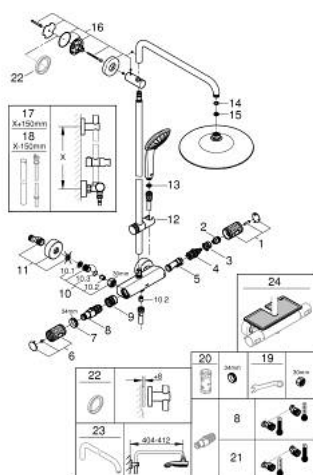

27 296 003 EUPHORIA SYSTEM 260 SHOWER SYSTEM WITH THERMOSTATIC MIXER FOR WALL MOUNTING

SELECT SPARE PART: , January 2020 – now

1. 1: Shut-off handle (Spare part-nr. 49162000)
   - 2: Stop ring (Spare part-nr. 47986000)
   - 3: Stop ring (Spare part-nr. 47965000)
   - 4: Aquadimmer (Spare part-nr. 47364000)
   - 5: Water flow (Spare part-nr. 47887000)
   - 6: Shut-off handle (Spare part-nr. 49160000)
   - 7: Fitting ring (Spare part-nr. 47743000)
   - 8: Thermostatic compact cartridge 1/2" (Spare part-nr. 47439000)
   - 9: Race (Spare part-nr. 47975000)
   - 10: Non-return valve (Spare part-nr. 47189000)
   - 10.1: Dirt strainer (Spare part-nr. 0726400M)
   - 10.2: Non-return valve (Spare part-nr. 08565000)
   - 10.3: O-ring $\varnothing 17 \times \varnothing 2$ (Spare part-nr. 0305500M)
   - 11: S-union (Spare part-nr. 12662000)
   - 12: Sliding piece (Spare part-nr. 48424000)
   - 13: Dirt strainer (Spare part-nr. 0700200M)
   - 14: Fibre seal dia. 12x2 mm (Spare part-nr. 0138900M)
   - 15: Dirt strainer (Spare part-nr. 48007000)
   - 16: Outlet shower holder (Spare part-nr. 48279000)
   - 17: Shower system pipe for retrofitting (Spare part-nr. 48514000)*
   - 18: Shower system pipe for retrofitting (Spare part-nr. 48515000)*
   - 19: Special spanner (Spare part-nr. 19377000)*
   - 20: Socket spanner (Spare part-nr. 19332000)*
   - 21: GROHE TurboStat cartridge 1/2" (Spare part-nr. 47175000)*
   - 22: Compensation disc (Spare part-nr. 27180000)*
   - 23: Shower arm for shower systems (Spare part-nr. 14047000)*
   - 24: GROHE EasyReach tray (Spare part-nr. 26362LN1)*
2. Optional accessories