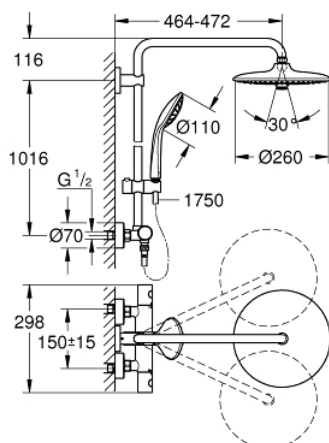

27 296 002 EUPHORIA SYSTEM 260 SHOWER SYSTEM WITH THERMOSTAT FOR WALL MOUNTING

PRODUCT DESCRIPTION

- Colour: chrome
- consisting of:
 - horizontal swivable 450 mm shower arm
 - exposed thermostat with Aquadimmer function
 - allows change between:
 - head shower Euphoria 260 (26 455)
 - spray patterns: Rain, SmartRain, Jet
 - with ball joint
 - rotation angle $\pm 15^\circ$
 - hand shower Euphoria 110 Massage (27 221 000)
 - spray patterns: Rain, SmartRain, Massage
 - adjustable in height with gliding element
 - shower hose Silverflex 1750 mm $1/2" \times 1/2"$ (28 388)
 - GROHE TurboStat - compact cartridge with wax thermoelement
 - GROHE SafeStop - safety button at 38°C
 - GROHE SafeStop Plus - optional temperature limiter at 43°C included
 - GROHE DreamSpray - perfect spray pattern
 - GROHE LongLife finish
 - GROHE SprayDimmer - stepless flow rate adjustment
 - GROHE SpeedClean - effortless limescale removal
 - Inner WaterGuide - inner insulation for surface protection
 - TwistStop - to prevent hose from twisting
- suitable for instantaneous heaters from 18 kW/h
- minimum flow rate 7 l/min.
- optional upgrade: GROHE EasyReach tray (26 362), sold separately