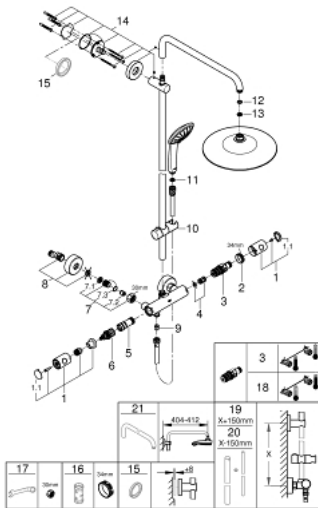

27 296 002 EUPHORIA SYSTEM 260 SHOWER SYSTEM WITH THERMOSTAT FOR WALL MOUNTING

SELECT SPARE PART: , October 2016 – now

1. 1: Costa metal handle 1/2" (Spare part-nr. 47984000)
   - 1.1: Cap (Spare part-nr. 6458500M)
   - 2: Fitting ring (Spare part-nr. 47743000)
   - 3: Thermostatic compact cartridge 1/2" (Spare part-nr. 47439000)
   - 4: Sound absorber (Spare part-nr. 47398000)
   - 5: Water flow (Spare part-nr. 47751000)
   - 6: Aquadimmer (Spare part-nr. 12433000)
   - 7: Non-return valve (Spare part-nr. 47189000)
   - 7.1: Dirt strainer (Spare part-nr. 0726400M)
   - 7.2: Non-return valve (Spare part-nr. 08565000)
   - 7.3: O-ring $\varnothing 17 \times \varnothing 2$ (Spare part-nr. 0305500M)
   - 8: S-union (Spare part-nr. 12662000)
   - 9: Non-return valve (Spare part-nr. 08565000)
   - 10: Sliding piece (Spare part-nr. 12140000)
   - 11: Dirt strainer (Spare part-nr. 0700200M)
   - 12: Fibre seal dia. 12x2 mm (Spare part-nr. 0138900M)
   - 13: Dirt strainer (Spare part-nr. 48007000)
   - 14: Outlet shower holder (Spare part-nr. 48279000)
   - 15: Compensation disc (Spare part-nr. 27180000)*
   - 16: Socket spanner (Spare part-nr. 19332000)*
   - 17: Special spanner (Spare part-nr. 19377000)*
   - 18: GROHE TurboStat cartridge 1/2" (Spare part-nr. 47175000)*
   - 19: Shower system pipe for retrofitting (Spare part-nr. 48053000)*
   - 20: Shower system pipe for retrofitting (Spare part-nr. 48054000)*
   - 21: Shower arm for shower systems (Spare part-nr. 14047000)*
2. Optional accessories