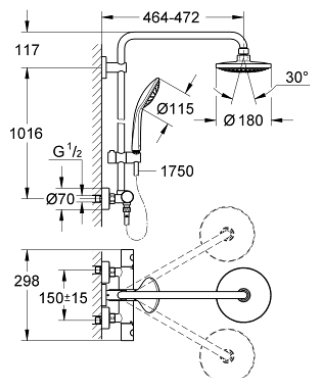

27 296 001 EUPHORIA SYSTEM 180 SHOWER SYSTEM WITH THERMOSTAT FOR WALL MOUNTING

PRODUCT DESCRIPTION

- Colour: chrome
- consisting of:
 - horizontal swivable 450 mm shower arm
 - exposed thermostat with Aquadimmer function
 - allows change between:
 - Euphoria Cosmopolitan 180 head shower (27 491 000)
 - spray pattern: Rain
 - maximum flow rate (at 3 bar): 15.5 l/min
 - with ball joint
 - rotation angle $\pm 15^\circ$
 - hand shower Euphoria 110 Massage (27 221 000)
 - maximum flow rate (at 3 bar): 11.5 l/min
 - adjustable in height with gliding element
 - shower hose Silverflex 1750 mm 1/2" x 1/2" (28 388)
 - GROHE TurboStat - compact cartridge with wax thermoelement
 - GROHE SafeStop - safety button at 38°C
 - GROHE SafeStop Plus - optional temperature limiter at 43°C included
 - GROHE DreamSpray - perfect spray pattern
 - GROHE LongLife finish
 - GROHE SpeedClean - effortless limescale removal
 - Inner WaterGuide - inner insulation for surface protection
 - TwistStop - to prevent hose from twisting
 - suitable for instantaneous heaters from 18 kW/h
 - minimum flow rate 7 l/min.
 - optional upgrade: GROHE EasyReach tray (26 362), sold separately