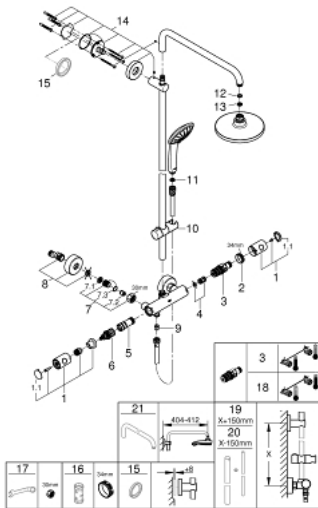

27 296 001 EUPHORIA SYSTEM 180 SHOWER SYSTEM WITH THERMOSTAT FOR WALL MOUNTING

SELECT SPARE PART: , July 2017 – now

- 1: Costa metal handle 1/2" (Spare part-nr. 47984000)
- 1.1: Cap (Spare part-nr. 6458500M)
- 2: Fitting ring (Spare part-nr. 47743000)
- 3: Thermostatic compact cartridge 1/2" (Spare part-nr. 47439000)
- 4: Sound absorber (Spare part-nr. 47398000)
- 5: Water flow (Spare part-nr. 47751000)
- 6: Aquadimmer (Spare part-nr. 12433000)
- 7: Non-return valve (Spare part-nr. 47189000)
- 7.1: Dirt strainer (Spare part-nr. 0726400M)
- 7.2: Non-return valve (Spare part-nr. 08565000)
- 7.3: O-ring $\varnothing 17 \times \varnothing 2$ (Spare part-nr. 0305500M)
- 8: S-union (Spare part-nr. 12662000)
- 9: Non-return valve (Spare part-nr. 08565000)
- 10: Sliding piece (Spare part-nr. 12140000)
- 11: Dirt strainer (Spare part-nr. 0700200M)
- 12: Fibre seal dia. 12x2 mm (Spare part-nr. 0138900M)
- 13: Dirt strainer (Spare part-nr. 48007000)
- 14: Outlet shower holder (Spare part-nr. 48279000)
- 15: Compensation disc (Spare part-nr. 27180000)*
- 16: Socket spanner (Spare part-nr. 19332000)*
- 17: Special spanner (Spare part-nr. 19377000)*
- 18: GROHE TurboStat cartridge 1/2" (Spare part-nr. 47175000)*
- 19: Shower system pipe for retrofitting (Spare part-nr. 48053000)*
- 20: Shower system pipe for retrofitting (Spare part-nr. 48054000)*
- 21: Shower arm for shower systems (Spare part-nr. 14047000)*

* Optional accessories