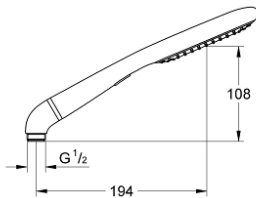

27 274 000 RAINSHOWER ECO 120 HAND SHOWER 2 SPRAYS

PRODUCT DESCRIPTION

- Colour: chrome
- spray patterns: Rain, SmartRain
- eco function (reduction of flow rate)
- elbow adapter for the combination of hand showers with shower sets
- GROHE LongLife finish
- GROHE DreamSpray - perfect spray pattern
- GROHE SpeedClean - effortless limescale removal
- Inner WaterGuide - inner insulation for surface protection
- universal mounting system, fitting all standard shower hoses
- suitable for instantaneous heater
- min. recommended pressure 1.0 bar

27 274 000 RAINSHOWER ECO 120 HAND SHOWER 2 SPRAYS

SELECT SPARE PART: , August 2008 – now

1: Dirt strainer (Spare part-nr. 0700200M)