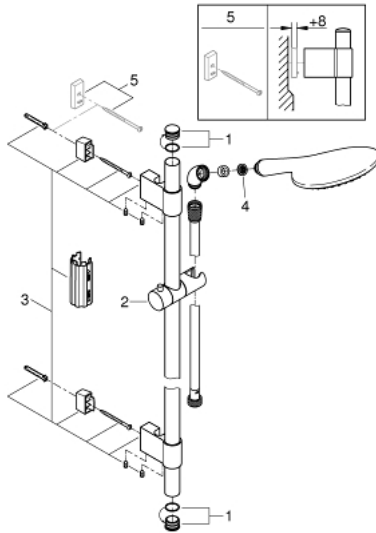

## 27 273 001 RAINSHOWER SOLO 150 SHOWER RAIL SET 2 SPRAYS

### PRODUCT DESCRIPTION

- Colour: chrome
- consisting of:
  - hand shower Solo 150 (27 272 000)
  - shower rail, 900 mm (28 819 001)
  - with wall holders made of metal
  - shower hose Silverflex 1750 mm 1/2" x 1/2" (28 388)
  - elbow adapter for the combination of hand showers with shower sets
  - GROHE DreamSpray - perfect spray pattern
  - GROHE LongLife finish
  - GROHE FastFixation Plus adjustable distance between brackets for adaption to existing drilling holes
  - GROHE SpeedClean - effortless limescale removal
  - Inner WaterGuide - inner insulation for surface protection
  - TwistStop - to prevent hose from twisting
  - suitable for instantaneous heater

## 27 273 001 RAINSHOWER SOLO 150 SHOWER RAIL SET 2 SPRAYS

**SELECT SPARE PART:** , November 2021 – now

1: Cap (Spare part-nr. 45922000)

2: Sliding piece (Spare part-nr. 48177000)

3: Outlet shower holder (Spare part-nr. 48333000)