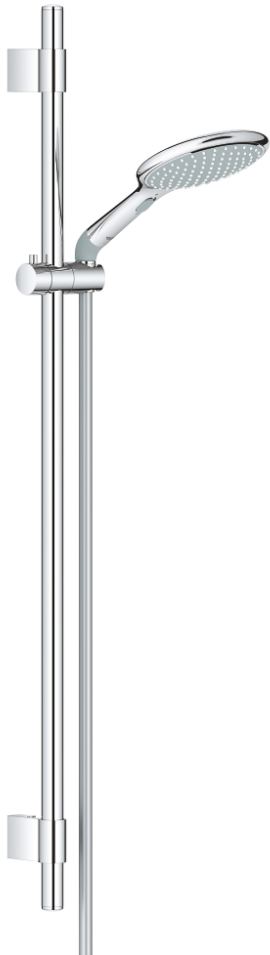

## 27 273 001 RAINSHOWER SOLO 150 SHOWER RAIL SET 2 SPRAYS

### PRODUCT DESCRIPTION

- Colour: chrome
- consisting of:
  - hand shower Solo 150 (27 272 000)
  - shower rail, 900 mm (28 819 001)
  - with wall holders made of metal
  - shower hose Silverflex 1750 mm 1/2" x 1/2" (28 388)
  - elbow adapter for the combination of hand showers with shower sets
  - GROHE DreamSpray - perfect spray pattern
  - GROHE LongLife finish
  - GROHE FastFixation Plus adjustable distance between brackets for adaption to existing drilling holes
  - GROHE SpeedClean - effortless limescale removal
  - Inner WaterGuide - inner insulation for surface protection
  - TwistStop - to prevent hose from twisting
  - suitable for instantaneous heater

## 27 273 001 RAINSHOWER SOLO 150 SHOWER RAIL SET 2 SPRAYS

**SELECT SPARE PART:** , November 2021 – now

1: Cap (Spare part-nr. 45922000)

2: Sliding piece (Spare part-nr. 48177000)

3: Outlet shower holder (Spare part-nr. 48333000)

4: Dirt strainer (Spare part-nr. 0700200M)

5: Compensation disc (Spare part-nr. 45914XE0)\*

\* Optional accessories