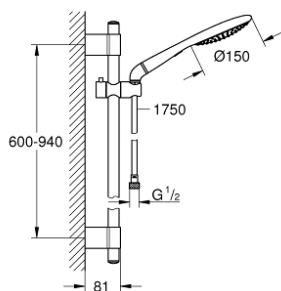

## 27 273 001 RAINSHOWER SOLO 150 SHOWER RAIL SET 2 SPRAYS

### PRODUCT DESCRIPTION

- Colour: chrome
- consisting of:
  - hand shower Solo 150 (27 272 000)
  - shower rail, 900 mm (28 819 001)
  - with wall holders made of metal
  - shower hose Silverflex 1750 mm 1/2" x 1/2" (28 388)
  - elbow adapter for the combination of hand showers with shower sets
  - GROHE DreamSpray - perfect spray pattern
  - GROHE LongLife finish
  - GROHE FastFixation Plus adjustable distance between brackets for adaption to existing drilling holes
  - GROHE SpeedClean - effortless limescale removal
  - Inner WaterGuide - inner insulation for surface protection
  - TwistStop - to prevent hose from twisting
  - suitable for instantaneous heater

## 27 273 001 RAINSHOWER SOLO 150 SHOWER RAIL SET 2 SPRAYS

**SELECT SPARE PART:** , November 2021 – now

1: Cap (Spare part-nr. 45922000)

2: Sliding piece (Spare part-nr. 48177000)

3: Outlet shower holder (Spare part-nr. 48333000)