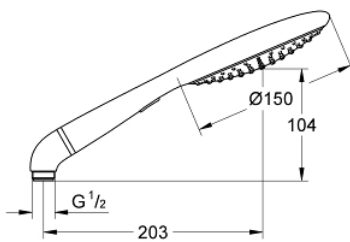

27 272 000 RAINSHOWER SOLO 150 HAND SHOWER 2 SPRAYS

PRODUCT DESCRIPTION

- Colour: chrome
- spray patterns: Rain, SmartRain
- eco function (reduction of flow rate)
- elbow adapter for the combination of hand showers with shower sets
- GROHE EcoJoy - less water, perfect flow
- GROHE DreamSpray - perfect spray pattern
- GROHE LongLife finish
- GROHE SpeedClean - effortless limescale removal
- Inner WaterGuide - inner insulation for surface protection
- universal mounting system, fitting all standard shower hoses
- suitable for instantaneous heater

27 272 000 RAINSHOWER SOLO 150 HAND SHOWER 2 SPRAYS

SELECT SPARE PART: , August 2008 – now

1: Dirt strainer (Spare part-nr. 0700200M)