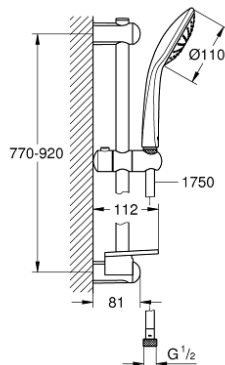

27 267 001 EUPHORIA 110 MONO SHOWER RAIL SET 1 SPRAY

PRODUCT DESCRIPTION

- Colour: chrome
- consisting of:
 - hand shower Mono (27 265 000)
 - maximum flow rate (at 3 bar): 21.7 l/min
 - shower rail 900 mm (27 500)
 - shower hose Silverflex 1750 mm 1/2" x 1/2" (28 388)
 - GROHE EasyReach tray (27 596)
 - GROHE DreamSpray - perfect spray pattern
 - GROHE LongLife finish
 - Flexible Installation - 1 adjustable bracket for existing drill holes
 - GROHE SpeedClean - effortless limescale removal
 - Inner WaterGuide - inner insulation for surface protection
 - TwistStop - to prevent hose from twisting
 - suitable for instantaneous heater
 - min. recommended pressure 1.0 bar

27 267 001 EUPHORIA 110 MONO SHOWER RAIL SET 1 SPRAY

SELECT SPARE PART: , September 2010 – now

- 1: Outlet shower holder (Spare part-nr. 48098000)
- 2: Sliding piece (Spare part-nr. 48099000)
- 3: Outlet shower holder (Spare part-nr. 48100000)
- 4: Dirt strainer (Spare part-nr. 0700200M)