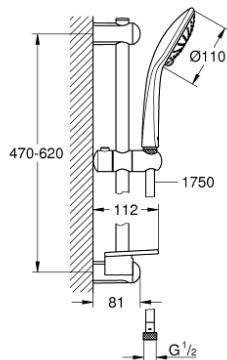

## 27 242 001 EUPHORIA 110 DUO SHOWER RAIL SET 2 SPRAYS

### PRODUCT DESCRIPTION

- Colour: chrome
- consisting of:
  - hand shower Euphoria 110 Duo (27 238)
  - maximum flow rate (at 3 bar): 9.1 l/min
  - shower rail, 600 mm (27 499)
  - shower hose Silverflex 1750 mm 1/2" x 1/2" (28 388)
  - GROHE EasyReach tray (27 596)
  - GROHE EcoJoy - less water, perfect flow
  - GROHE DreamSpray - perfect spray pattern
  - GROHE SprayDimmer - stepless flow rate adjustment
  - GROHE LongLife finish
- Flexible Installation - 1 adjustable bracket for existing drill holes
- GROHE SpeedClean - effortless limescale removal
- Inner WaterGuide - inner insulation for surface protection
- TwistStop - to prevent hose from twisting
- suitable for instantaneous heater
- min. recommended pressure 1.0 bar

## 27 242 001 EUPHORIA 110 DUO SHOWER RAIL SET 2 SPRAYS

**SELECT SPARE PART:** , September 2010 – now

1: Outlet shower holder (Spare part-nr. 48098000)

2: Sliding piece (Spare part-nr. 48099000)

3: Outlet shower holder (Spare part-nr. 48100000)

4: Dirt strainer (Spare part-nr. 0700200M)