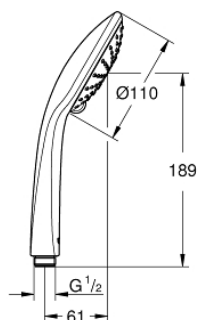

### PRODUCT DESCRIPTION

- Colour: chrome
- spray patterns: Rain, SmartRain
- maximum flow rate (at 3 bar): 9.1 l/min
- GROHE EcoJoy - less water, perfect flow
- GROHE DreamSpray - perfect spray pattern
- GROHE SprayDimmer - stepless flow rate adjustment
- GROHE LongLife finish
- GROHE SpeedClean - effortless limescale removal
- Inner WaterGuide - inner insulation for surface protection
- universal mounting system, fitting all standard shower hoses
- suitable for instantaneous heater
- min. recommended pressure 1.0 bar

Pure Freude  
an Wasser

27 238 000 **EUPHORIA 110 DUO HAND SHOWER 2 SPRAYS**

**SELECT SPARE PART:** , February 2008 – now

1: Dirt strainer (Spare part-nr. 0700200M)