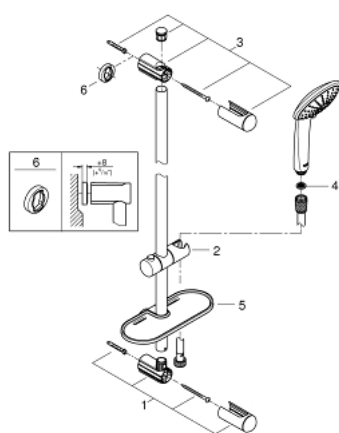

27 227 001 EUPHORIA 110 CHAMPAGNE SHOWER RAIL SET 3 SPRAYS

PRODUCT DESCRIPTION

- Colour: chrome
- consisting of:
 - hand shower Champagne (27 222 000)
 - maximum flow rate (at 3 bar): 17 l/min
 - shower rail 900 mm (27 500)
 - shower hose Silverflex 1750 mm 1/2" x 1/2" (28 388)
 - GROHE EasyReach tray (27 596)
 - GROHE DreamSpray - perfect spray pattern
 - GROHE SprayDimmer - stepless flow rate adjustment
 - GROHE LongLife finish
- Flexible Installation - 1 adjustable bracket for existing drill holes
- GROHE SpeedClean - effortless limescale removal
- Inner WaterGuide - inner insulation for surface protection
- TwistStop - to prevent hose from twisting
- suitable for instantaneous heater
- min. recommended pressure 1.0 bar

27 227 001 EUPHORIA 110 CHAMPAGNE SHOWER RAIL SET 3 SPRAYS

SELECT SPARE PART: , July 2020 – now

- 1: Outlet shower holder (Spare part-nr. 48098000)
- 2: Sliding piece (Spare part-nr. 48099000)
- 3: Outlet shower holder (Spare part-nr. 48100000)
- 4: Dirt strainer (Spare part-nr. 0700200M)
- 5: GROHE EasyReach tray (Spare part-nr. 27596000)
- 6: Compensation disc (Spare part-nr. 48051000)*