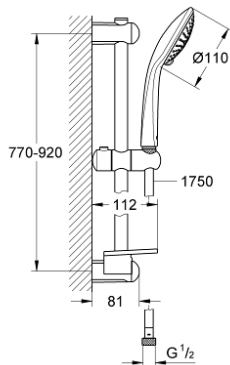

27 227 001 EUPHORIA 110 CHAMPAGNE SHOWER RAIL SET 3 SPRAYS

PRODUCT DESCRIPTION

- Colour: chrome
- consisting of:
 - hand shower Champagne (27 222 000)
 - maximum flow rate (at 3 bar): 17 l/min
 - shower rail 900 mm (27 500)
 - shower hose Silverflex 1750 mm 1/2" x 1/2" (28 388)
 - GROHE EasyReach tray (27 596)
 - GROHE DreamSpray - perfect spray pattern
 - GROHE SprayDimmer - stepless flow rate adjustment
 - GROHE LongLife finish
- Flexible Installation - 1 adjustable bracket for existing drill holes
- GROHE SpeedClean - effortless limescale removal
- Inner WaterGuide - inner insulation for surface protection
- TwistStop - to prevent hose from twisting
- suitable for instantaneous heater
- min. recommended pressure 1.0 bar

27 227 001 EUPHORIA 110 CHAMPAGNE SHOWER RAIL SET 3 SPRAYS

SELECT SPARE PART: , July 2020 – now

- 1: Outlet shower holder (Spare part-nr. 48098000)
- 2: Sliding piece (Spare part-nr. 48099000)
- 3: Outlet shower holder (Spare part-nr. 48100000)
- 4: Dirt strainer (Spare part-nr. 0700200M)
- 5: GROHE EasyReach tray (Spare part-nr. 27596000)
- 6: Compensation disc (Spare part-nr. 48051000)*