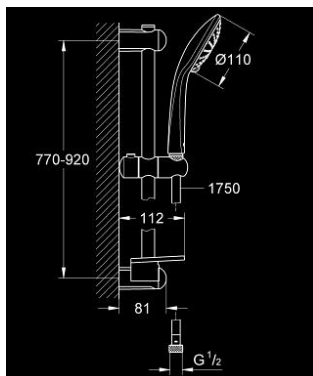

27 225 001 EUPHORIA 110 DUO SHOWER RAIL SET 2 SPRAYS

PRODUCT DESCRIPTION

- Colour: chrome
- consisting of:
 - hand shower Duo (27 220 000)
 - maximum flow rate (at 3 bar): 16.6 l/min
 - shower rail 900 mm (27 500)
 - shower hose Silverflex 1750 mm 1/2" x 1/2" (28 388)
 - GROHE EasyReach tray (27 596)
 - GROHE DreamSpray - perfect spray pattern
 - GROHE SprayDimmer - stepless flow rate adjustment
 - GROHE LongLife finish
- Flexible Installation - 1 adjustable bracket for existing drill holes
- GROHE SpeedClean - effortless limescale removal
- Inner WaterGuide - inner insulation for surface protection
- TwistStop - to prevent hose from twisting
- suitable for instantaneous heater
- min. recommended pressure 1.0 bar

27 225 001 EUPHORIA 110 DUO SHOWER RAIL SET 2 SPRAYS

SELECT SPARE PART: , September 2010 – now

1: Outlet shower holder (Spare part-nr. 48098000)

2: Sliding piece (Spare part-nr. 48099000)

3: Outlet shower holder (Spare part-nr. 48100000)

4: Dirt strainer (Spare part-nr. 0700200M)