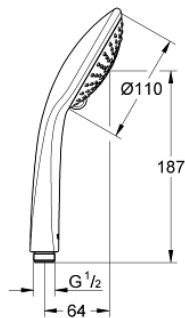

## 27 222 00D EUPHORIA 110 CHAMPAGNE HAND SHOWER 3 SPRAYS

### PRODUCT DESCRIPTION

- Colour: chrome
- spray patterns: Rain, Champagne spray, SmartRain
- GROHE EcoJoy 7.6 l/min flow limiter
- GROHE LongLife finish
- GROHE SpeedClean - effortless limescale removal
- Inner WaterGuide - inner insulation for surface protection
- GROHE SprayDimmer - stepless flow rate adjustment
- GROHE DreamSpray - perfect spray pattern
- universal mounting system, fitting all standard shower hoses
- suitable for instantaneous heater
- min. recommended pressure 1.0 bar

## 27 222 00D EUPHORIA 110 CHAMPAGNE HAND SHOWER 3 SPRAYS

**SELECT SPARE PART:** , July 2020 – now

1: Dirt strainer (Spare part-nr. 0700200M)