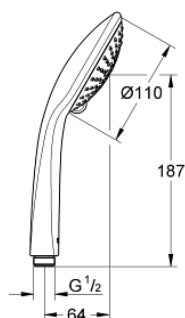

27 222 000 EUPHORIA 110 CHAMPAGNE HAND SHOWER 3 SPRAYS

PRODUCT DESCRIPTION

- Colour: chrome
- spray patterns: Rain, Champagne spray, SmartRain
- maximum flow rate (at 3 bar): 17 l/min
- GROHE DreamSpray - perfect spray pattern
- GROHE SprayDimmer - stepless flow rate adjustment
- GROHE LongLife finish
- GROHE SpeedClean - effortless limescale removal
- Inner WaterGuide - inner insulation for surface protection
- universal mounting system, fitting all standard shower hoses
- suitable for instantaneous heater

Pure Freude
an Wasser

27 222 000 EUPHORIA 110 CHAMPAGNE HAND SHOWER 3 SPRAYS

SELECT SPARE PART: , January 1900 – now

1: Dirt strainer (Spare part-nr. 0700200M)