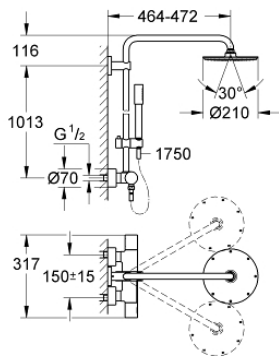

27 032 001 RAINSHOWER SYSTEM 210 SHOWER SYSTEM WITH THERMOSTAT FOR WALL MOUNTING

PRODUCT DESCRIPTION

- Colour: chrome
- consisting of:
 - horizontal swivable 450 mm shower arm
 - exposed thermostat with Aquadimmer function
 - allows change between:
 - Rainshower Cosmopolitan 210 metal head shower
 - with ball joint
 - rotation angle $\pm 15^\circ$
 - metal stick hand shower
 - adjustable in height with gliding element
 - metal shower hose 1750 mm
- GROHE TurboStat - compact cartridge with wax thermoelement
- GROHE SafeStop - safety button at 38°C
- GROHE SafeStop Plus - optional temperature limiter at 43°C included
- GROHE CoolTouch - no risk of scalding
- GROHE DreamSpray - perfect spray pattern
- GROHE LongLife finish
- GROHE SpeedClean - effortless limescale removal
- Inner WaterGuide - inner insulation for surface protection
- suitable for instantaneous heaters from 18 kW/h
- minimum flow rate 7 l/min.