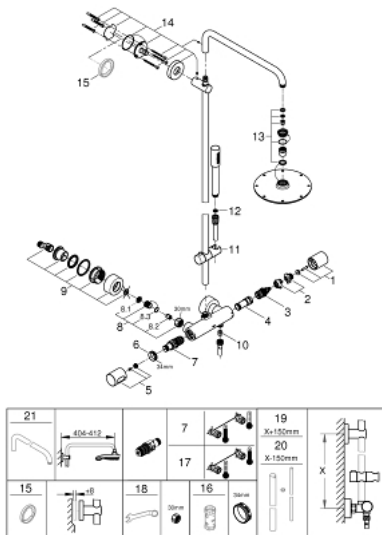

27 032 001 RAINSHOWER SYSTEM 210 SHOWER SYSTEM WITH THERMOSTAT FOR WALL MOUNTING

SELECT SPARE PART: , May 2016 – now

1. 1: Aquadimmer handle (Spare part-nr. 47804000)
   - 2: Temperature limiter (Spare part-nr. 47723000)
   - 3: Aquadimmer (Spare part-nr. 47364000)
   - 4: Water flow (Spare part-nr. 47887000)
   - 5: Scale handle (Spare part-nr. 47811000)
   - 6: Fitting ring (Spare part-nr. 47743000)
   - 7: Thermostatic compact cartridge 1/2" (Spare part-nr. 47439000)
   - 8: Non-return valve (Spare part-nr. 47189000)
   - 8.1: Dirt strainer (Spare part-nr. 0726400M)
   - 8.2: Non-return valve (Spare part-nr. 08565000)
   - 8.3: O-ring $\varnothing 17 \times \varnothing 2$ (Spare part-nr. 0305500M)
   - 9: S-union (Spare part-nr. 12693000)
   - 10: Non-return valve (Spare part-nr. 08565000)
   - 11: Sliding piece (Spare part-nr. 12140000)
   - 12: Dirt strainer (Spare part-nr. 0700200M)
   - 13: Inlet valve assembly (Spare part-nr. 45933000)
   - 14: Outlet shower holder (Spare part-nr. 48279000)
   - 15: Compensation disc (Spare part-nr. 27180000)*
   - 16: Socket spanner (Spare part-nr. 19332000)*
   - 17: GROHE TurboStat cartridge 1/2" (Spare part-nr. 47175000)*
   - 18: Special spanner (Spare part-nr. 19377000)*
   - 19: Shower system pipe for retrofitting (Spare part-nr. 48053000)*
   - 20: Shower system pipe for retrofitting (Spare part-nr. 48054000)*
   - 21: Shower arm for shower systems (Spare part-nr. 14047000)*
2. Optional accessories