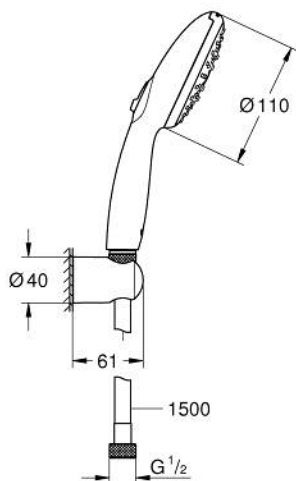

26 920 003 TEMPESTA 110 WALL HOLDER SET 3 SPRAYS (RAIN, JET, MASSAGE)

PRODUCT DESCRIPTION

- Colour: chrome
- consisting of:
 - hand shower Tempesta 110 (28 419)
 - maximum flow rate (at 3 bar): 7.4 l/min
 - wall shower holder Tempesta, non-adjustable (28 605)
 - shower hose Relaxaflex 1500 mm 1/2" x 1/2" (28 151)
- GROHE EcoJoy - less water, perfect flow
- GROHE SmartSwitch - easily rotate the dial to enjoy your preferred spray option
- GROHE DreamSpray - perfect spray pattern
- GROHE LongLife finish
- GROHE SpeedClean - effortless limescale removal
- Inner WaterGuide - inner insulation for surface protection
- ShockProof silicone ring prevents damages caused by shower falling
- min. recommended pressure 1.0 bar
- suitable for instantaneous heater
- professional edition

26 920 003 **TEMPESTA 110 WALL HOLDER SET 3 SPRAYS (RAIN, JET, MASSAGE)**

SELECT SPARE PART: , November 2021 – now

1: Dirt strainer (Spare part-nr. 0700200M)