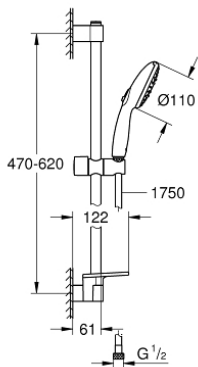

## 26 918 003 TEMPESTA 110 SHOWER RAIL SET 3 SPRAYS (RAIN, JET, MASSAGE)

### PRODUCT DESCRIPTION

- Colour: chrome
- consisting of:
  - hand shower Tempesta 110 (28 419)
  - maximum flow rate (at 3 bar): 7.4 l/min
  - shower rail, 600 mm (27 523)
  - metal shower hose Relexaflex 1750 mm 1/2" x 1/2" (28 139)
  - GROHE EasyReach tray (26 770)
  - GROHE EcoJoy - less water, perfect flow
  - GROHE SmartSwitch - easily rotate the dial to enjoy your preferred spray option
  - GROHE DreamSpray - perfect spray pattern
  - GROHE LongLife finish
- Flexible Installation - 1 adjustable bracket for existing drill holes
- adjustable rail holder (turn and glide shower holder)
- GROHE SpeedClean - effortless limescale removal
- Inner WaterGuide - inner insulation for surface protection
- ShockProof silicone ring prevents damages caused by shower falling
- min. recommended pressure 1.0 bar
- suitable for instantaneous heater
- professional edition

## 26 918 003 TEMPESTA 110 SHOWER RAIL SET 3 SPRAYS (RAIN, JET, MASSAGE)

**SELECT SPARE PART:** , November 2021 – now

1: Outlet shower holder (Spare part-nr. 48607000)

2: Sliding piece (Spare part-nr. 48609000)