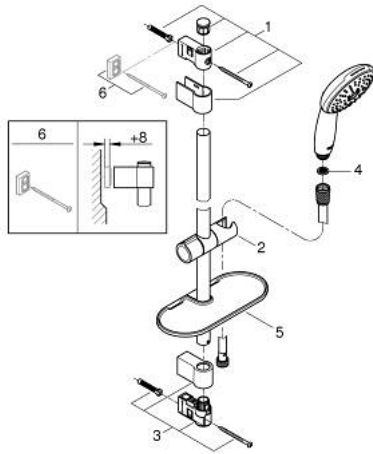

## 26 918 003 TEMPESTA 110 SHOWER RAIL SET 3 SPRAYS (RAIN, JET, MASSAGE)

### PRODUCT DESCRIPTION

- Colour: chrome
- consisting of:
  - hand shower Tempesta 110 (28 419)
  - maximum flow rate (at 3 bar): 7.4 l/min
  - shower rail, 600 mm (27 523)
  - metal shower hose Relexaflex 1750 mm 1/2" x 1/2" (28 139)
  - GROHE EasyReach tray (26 770)
  - GROHE EcoJoy - less water, perfect flow
  - GROHE SmartSwitch - easily rotate the dial to enjoy your preferred spray option
  - GROHE DreamSpray - perfect spray pattern
  - GROHE LongLife finish
- Flexible Installation - 1 adjustable bracket for existing drill holes
- adjustable rail holder (turn and glide shower holder)
- GROHE SpeedClean - effortless limescale removal
- Inner WaterGuide - inner insulation for surface protection
- ShockProof silicone ring prevents damages caused by shower falling
- min. recommended pressure 1.0 bar
- suitable for instantaneous heater
- professional edition

## 26 918 003 TEMPESTA 110 SHOWER RAIL SET 3 SPRAYS (RAIN, JET, MASSAGE)

**SELECT SPARE PART:** , November 2021 – now

1: Outlet shower holder (Spare part-nr. 48607000)

2: Sliding piece (Spare part-nr. 48609000)