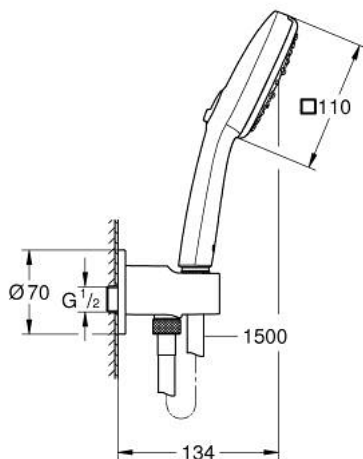

26 910 003 TEMPESTA CUBE 110 WALL HOLDER SET 3 SPRAYS

PRODUCT DESCRIPTION

- Colour: chrome
- with integrated wall union 1/2"
- consisting of:
 - spray patterns: Jet, Rain, Massage
 - maximum flow rate (at 3 bar): 7.4 l/min
 - hand shower Tempesta Cube 110 (27 574)
 - shower outlet elbow 1/2" with wall shower holder (28 679)
 - male thread
 - protected against backflow
 - shower hose Relaxaflex 1500 mm 1/2" x 1/2" (28 151)
 - GROHE EcoJoy - less water, perfect flow
 - GROHE SmartSwitch - easily rotate the dial to enjoy your preferred spray option
 - GROHE DreamSpray - perfect spray pattern
 - GROHE LongLife finish
 - GROHE SpeedClean - effortless limescale removal
 - Inner WaterGuide - inner insulation for surface protection
 - ShockProof silicone ring prevents damages caused by shower falling
 - min. recommended pressure 1.0 bar
 - suitable for instantaneous heater
 - professional edition

26 910 003 TEMPESTA CUBE 110 WALL HOLDER SET 3 SPRAYS

SELECT SPARE PART: , November 2021 – now

1: Dirt strainer (Spare part-nr. 0700200M)

2: Non-return valve (Spare part-nr. 08565000)