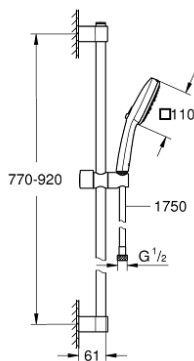

26 909 003 TEMPESTA CUBE 110 SHOWER RAIL SET 3 SPRAYS

PRODUCT DESCRIPTION

- Colour: chrome
- consisting of:
 - hand shower Tempesta Cube 110 (27 574)
 - spray patterns: Jet, Rain, Massage
 - maximum flow rate (at 3 bar): 7.4 l/min
 - shower rail, 900 mm (27 524)
 - Relaxaflex hose 1750 mm 1/2" x 1/2" (28 154)
 - GROHE EcoJoy - less water, perfect flow
 - GROHE SmartSwitch - easily rotate the dial to enjoy your preferred spray option
 - GROHE DreamSpray - perfect spray pattern
 - GROHE LongLife finish
- Flexible Installation - 1 adjustable bracket for existing drill holes
- adjustable rail holder (turn and glide shower holder)
- GROHE SpeedClean - effortless limescale removal
- Inner WaterGuide - inner insulation for surface protection
- ShockProof silicone ring prevents damages caused by shower falling
- min. recommended pressure 1.0 bar
- suitable for instantaneous heater
- professional edition

26 909 003 TEMPESTA CUBE 110 SHOWER RAIL SET 3 SPRAYS

SELECT SPARE PART: , November 2021 – now

1: Outlet shower holder (Spare part-nr. 48607000)

2: Sliding piece (Spare part-nr. 48609000)

3: Outlet shower holder (Spare part-nr. 48608000)