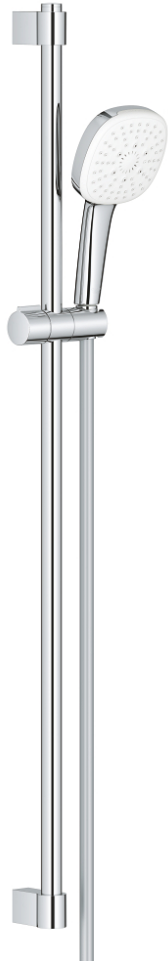

26 909 003 TEMPESTA CUBE 110 SHOWER RAIL SET 3 SPRAYS

PRODUCT DESCRIPTION

- Colour: chrome
- consisting of:
 - hand shower Tempesta Cube 110 (27 574)
 - spray patterns: Jet, Rain, Massage
 - maximum flow rate (at 3 bar): 7.4 l/min
 - shower rail, 900 mm (27 524)
 - Relaxaflex hose 1750 mm 1/2" x 1/2" (28 154)
 - GROHE EcoJoy - less water, perfect flow
 - GROHE SmartSwitch - easily rotate the dial to enjoy your preferred spray option
 - GROHE DreamSpray - perfect spray pattern
 - GROHE LongLife finish
- Flexible Installation - 1 adjustable bracket for existing drill holes
- adjustable rail holder (turn and glide shower holder)
- GROHE SpeedClean - effortless limescale removal
- Inner WaterGuide - inner insulation for surface protection
- ShockProof silicone ring prevents damages caused by shower falling
- min. recommended pressure 1.0 bar
- suitable for instantaneous heater
- professional edition

26 909 003 TEMPESTA CUBE 110 SHOWER RAIL SET 3 SPRAYS

SELECT SPARE PART: , November 2021 – now

1: Outlet shower holder (Spare part-nr. 48607000)

2: Sliding piece (Spare part-nr. 48609000)

3: Outlet shower holder (Spare part-nr. 48608000)

4: Dirt strainer (Spare part-nr. 0700200M)

5: Compensation disc (Spare part-nr. 48543001)*

* Optional accessories