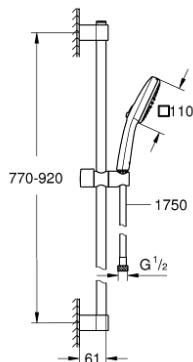

## 26 908 003 TEMPESTA CUBE 110 SHOWER RAIL SET 2 SPRAYS

### PRODUCT DESCRIPTION

- Colour: chrome
- consisting of:
  - hand shower Tempesta Cube 110 (26 746)
  - spray patterns: Rain, Jet
  - maximum flow rate (at 3 bar): 7.4 l/min
  - shower rail, 900 mm (27 524)
  - Relaxaflex hose 1750 mm 1/2" x 1/2" (28 154)
  - GROHE EcoJoy - less water, perfect flow
  - GROHE SmartSwitch - easily rotate the dial to enjoy your preferred spray option
  - GROHE DreamSpray - perfect spray pattern
  - GROHE LongLife finish
- Flexible Installation - 1 adjustable bracket for existing drill holes
- adjustable rail holder (turn and glide shower holder)
- GROHE SpeedClean - effortless limescale removal
- Inner WaterGuide - inner insulation for surface protection
- ShockProof silicone ring prevents damages caused by shower falling
- min. recommended pressure 1.0 bar
- suitable for instantaneous heater
- professional edition

## 26 908 003 TEMPESTA CUBE 110 SHOWER RAIL SET 2 SPRAYS

**SELECT SPARE PART:** , November 2021 – now

1: Outlet shower holder (Spare part-nr. 48607000)

2: Sliding piece (Spare part-nr. 48609000)

3: Outlet shower holder (Spare part-nr. 48608000)