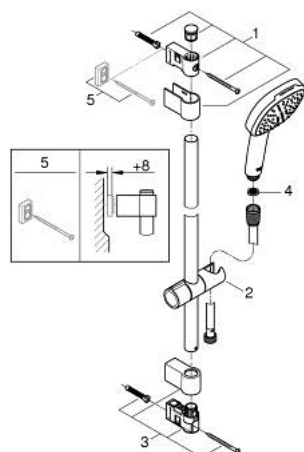

## 26 908 003 TEMPESTA CUBE 110 SHOWER RAIL SET 2 SPRAYS

### PRODUCT DESCRIPTION

- Colour: chrome
- consisting of:
  - hand shower Tempesta Cube 110 (26 746)
  - spray patterns: Rain, Jet
  - maximum flow rate (at 3 bar): 7.4 l/min
  - shower rail, 900 mm (27 524)
  - Relaxaflex hose 1750 mm 1/2" x 1/2" (28 154)
  - GROHE EcoJoy - less water, perfect flow
  - GROHE SmartSwitch - easily rotate the dial to enjoy your preferred spray option
  - GROHE DreamSpray - perfect spray pattern
  - GROHE LongLife finish
- Flexible Installation - 1 adjustable bracket for existing drill holes
- adjustable rail holder (turn and glide shower holder)
- GROHE SpeedClean - effortless limescale removal
- Inner WaterGuide - inner insulation for surface protection
- ShockProof silicone ring prevents damages caused by shower falling
- min. recommended pressure 1.0 bar
- suitable for instantaneous heater
- professional edition

## 26 908 003 TEMPESTA CUBE 110 SHOWER RAIL SET 2 SPRAYS

**SELECT SPARE PART:** , November 2021 – now

1: Outlet shower holder (Spare part-nr. 48607000)

2: Sliding piece (Spare part-nr. 48609000)

3: Outlet shower holder (Spare part-nr. 48608000)