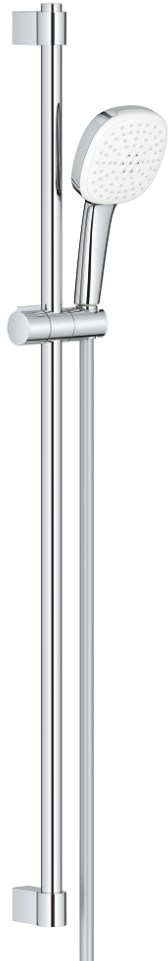

## 26 908 003 TEMPESTA CUBE 110 SHOWER RAIL SET 2 SPRAYS

### PRODUCT DESCRIPTION

- Colour: chrome
- consisting of:
  - hand shower Tempesta Cube 110 (26 746)
  - spray patterns: Rain, Jet
  - maximum flow rate (at 3 bar): 7.4 l/min
  - shower rail, 900 mm (27 524)
  - Relaxaflex hose 1750 mm 1/2" x 1/2" (28 154)
  - GROHE EcoJoy - less water, perfect flow
  - GROHE SmartSwitch - easily rotate the dial to enjoy your preferred spray option
  - GROHE DreamSpray - perfect spray pattern
  - GROHE LongLife finish
- Flexible Installation - 1 adjustable bracket for existing drill holes
- adjustable rail holder (turn and glide shower holder)
- GROHE SpeedClean - effortless limescale removal
- Inner WaterGuide - inner insulation for surface protection
- ShockProof silicone ring prevents damages caused by shower falling
- min. recommended pressure 1.0 bar
- suitable for instantaneous heater
- professional edition

## 26 908 003 TEMPESTA CUBE 110 SHOWER RAIL SET 2 SPRAYS

**SELECT SPARE PART:** , November 2021 – now

1: Outlet shower holder (Spare part-nr. 48607000)

2: Sliding piece (Spare part-nr. 48609000)

3: Outlet shower holder (Spare part-nr. 48608000)

4: Dirt strainer (Spare part-nr. 0700200M)

5: Compensation disc (Spare part-nr. 48543001)\*

\* Optional accessories