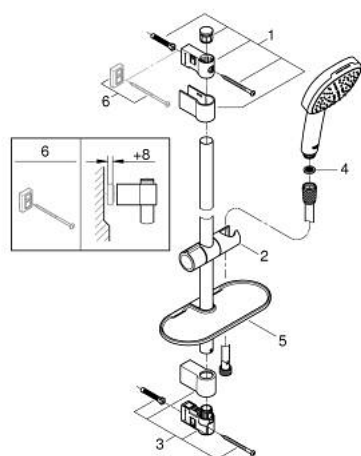

26 907 003 TEMPESTA CUBE 110 SHOWER RAIL SET 2 SPRAYS

PRODUCT DESCRIPTION

- Colour: chrome
- consisting of:
 - hand shower Tempesta Cube 110 (26 746)
 - spray patterns: Rain, Jet
 - maximum flow rate (at 3 bar): 7.4 l/min
 - shower rail, 600 mm (27 523)
 - Relaxaflex hose 1750 mm 1/2" x 1/2" (28 154)
 - GROHE EasyReach tray (26 770)
 - GROHE EcoJoy - less water, perfect flow
 - GROHE SmartSwitch - easily rotate the dial to enjoy your preferred spray option
 - GROHE DreamSpray - perfect spray pattern
 - GROHE LongLife finish
- Flexible Installation - 1 adjustable bracket for existing drill holes
- adjustable rail holder (turn and glide shower holder)
- GROHE SpeedClean - effortless limescale removal
- Inner WaterGuide - inner insulation for surface protection
- ShockProof silicone ring prevents damages caused by shower falling
- min. recommended pressure 1.0 bar
- suitable for instantaneous heater
- professional edition

26 907 003 TEMPESTA CUBE 110 SHOWER RAIL SET 2 SPRAYS

SELECT SPARE PART: , November 2021 – now

1: Outlet shower holder (Spare part-nr. 48607000)

2: Sliding piece (Spare part-nr. 48609000)

3: Outlet shower holder (Spare part-nr. 48608000)