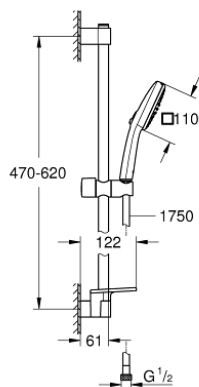

26 907 003 TEMPESTA CUBE 110 SHOWER RAIL SET 2 SPRAYS

PRODUCT DESCRIPTION

- Colour: chrome
- consisting of:
 - hand shower Tempesta Cube 110 (26 746)
 - spray patterns: Rain, Jet
 - maximum flow rate (at 3 bar): 7.4 l/min
 - shower rail, 600 mm (27 523)
 - Relaxaflex hose 1750 mm 1/2" x 1/2" (28 154)
 - GROHE EasyReach tray (26 770)
 - GROHE EcoJoy - less water, perfect flow
 - GROHE SmartSwitch - easily rotate the dial to enjoy your preferred spray option
 - GROHE DreamSpray - perfect spray pattern
 - GROHE LongLife finish
- Flexible Installation - 1 adjustable bracket for existing drill holes
- adjustable rail holder (turn and glide shower holder)
- GROHE SpeedClean - effortless limescale removal
- Inner WaterGuide - inner insulation for surface protection
- ShockProof silicone ring prevents damages caused by shower falling
- min. recommended pressure 1.0 bar
- suitable for instantaneous heater
- professional edition

26 907 003 TEMPESTA CUBE 110 SHOWER RAIL SET 2 SPRAYS

SELECT SPARE PART: , November 2021 – now

1: Outlet shower holder (Spare part-nr. 48607000)

2: Sliding piece (Spare part-nr. 48609000)

3: Outlet shower holder (Spare part-nr. 48608000)