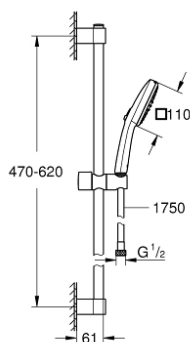

26 904 003 TEMPESTA CUBE 110 SHOWER RAIL SET 2 SPRAYS

PRODUCT DESCRIPTION

- Colour: chrome
- consisting of:
 - hand shower Tempesta Cube 110 (26 746)
 - spray patterns: Rain, Jet
 - maximum flow rate (at 3 bar): 7.4 l/min
 - shower rail, 600 mm (27 523)
 - metal shower hose Relaxaflex 1750 mm 1/2" x 1/2" (28 139)
 - GROHE EcoJoy - less water, perfect flow
 - GROHE SmartSwitch - easily rotate the dial to enjoy your preferred spray option
 - GROHE DreamSpray - perfect spray pattern
 - GROHE LongLife finish
- Flexible Installation - 1 adjustable bracket for existing drill holes
- adjustable rail holder (turn and glide shower holder)
- GROHE SpeedClean - effortless limescale removal
- Inner WaterGuide - inner insulation for surface protection
- ShockProof silicone ring prevents damages caused by shower falling
- min. recommended pressure 1.0 bar
- suitable for instantaneous heater
- professional edition

26 904 003 TEMPESTA CUBE 110 SHOWER RAIL SET 2 SPRAYS

SELECT SPARE PART: , November 2021 – now

1: Outlet shower holder (Spare part-nr. 48607000)

2: Sliding piece (Spare part-nr. 48609000)

3: Outlet shower holder (Spare part-nr. 48608000)