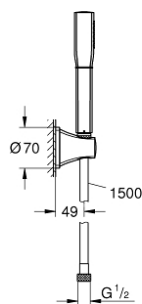

## 26 901 IG0 GRANDERA STICK WALL HOLDER SET 1 SPRAY

### PRODUCT DESCRIPTION

- Colour: chrome/gold
- consisting of:
  - Stick hand shower (26 852 xx0)
  - maximum flow rate (at 3 bar): 7.6 l/min
  - wall hand shower holder (26 896 xx0)
  - Rotaflex Metal Long-Life TwistStop shower hose 1500 mm (28 417)
  - GROHE DreamSpray - perfect spray pattern
  - Inner WaterGuide - inner insulation for surface protection
  - GROHE CoolTouch - no risk of scalding
  - GROHE LongLife finish
  - GROHE SpeedClean - effortless limescale removal
  - suitable for instantaneous heater
  - min. recommended pressure 1.0 bar

## 26 901 IG0 GRANDERA STICK WALL HOLDER SET 1 SPRAY

**SELECT SPARE PART:** , October 2021 – now

1: Dirt strainer (Spare part-nr. 0700200M)