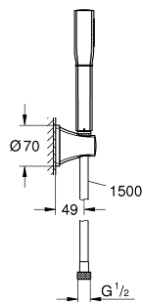

26 901 000 GRANDERA STICK WALL HOLDER SET 1 SPRAY

PRODUCT DESCRIPTION

- Colour: chrome
- consisting of:
 - Stick hand shower (26 852 xx0)
 - maximum flow rate (at 3 bar): 7.6 l/min
 - wall hand shower holder (26 896 xx0)
 - Rotaflex Metal Long-Life TwistStop shower hose 1500 mm (28 417)
- GROHE DreamSpray - perfect spray pattern
- Inner WaterGuide - inner insulation for surface protection
- GROHE CoolTouch - no risk of scalding
- GROHE LongLife finish
- GROHE SpeedClean - effortless limescale removal
- suitable for instantaneous heater
- min. recommended pressure 1.0 bar

26 901 000 **GRANDERA STICK WALL HOLDER SET 1 SPRAY**

SELECT SPARE PART: , October 2021 – now

1: Dirt strainer (Spare part-nr. 0700200M)