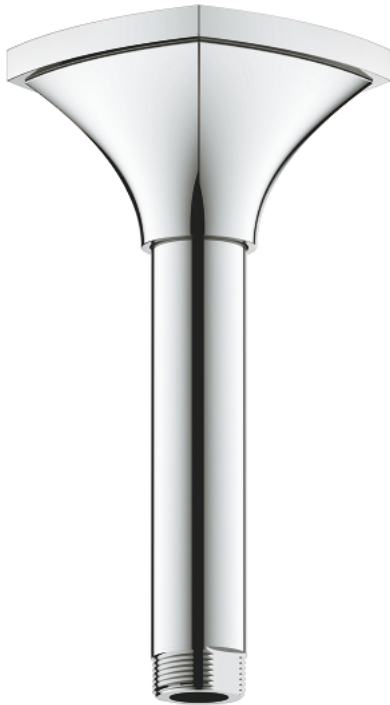

26 899 000 **RAINSHOWER GRANDERA SHOWER ARM CEILING 142 MM**

PRODUCT DESCRIPTION

- Colour: chrome
- material: metal
- length 142 mm
- connection thread ½"
- Grandera escutcheon
- GROHE LongLife finish