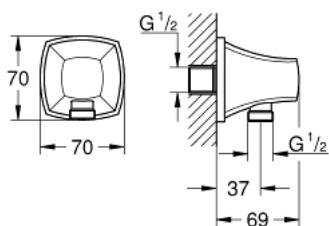

26 897 000 **GRANDERA SHOWER OUTLET ELBOW, 1/2"**

PRODUCT DESCRIPTION

- Colour: chrome
- material: metal
- male thread
- protected against backflow
- GROHE LongLife finish

26 897 000 **GRANDERA SHOWER OUTLET ELBOW, 1/2"**

SELECT SPARE PART: , October 2021 – now

1: Non-return valve (Spare part-nr. 08565000)