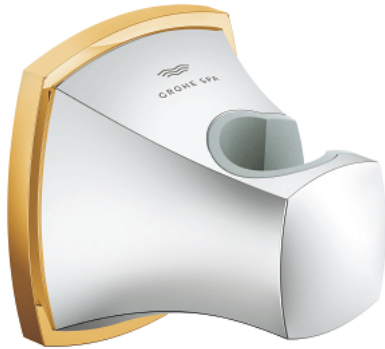

26 896 IG0 GRANDERA WALL SHOWER HOLDER

PRODUCT DESCRIPTION

- Colour: chrome/gold
- material: metal
- GROHE LongLife finish