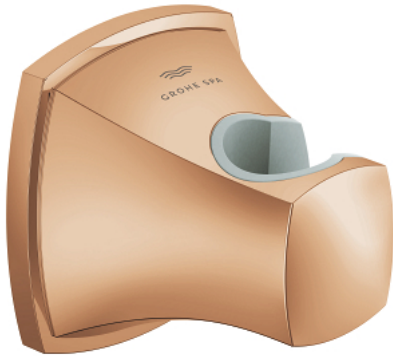

26 896 DA0 GRANDERA WALL SHOWER HOLDER

PRODUCT DESCRIPTION

- Colour: warm sunset
- material: metal
- GROHE LongLife finish