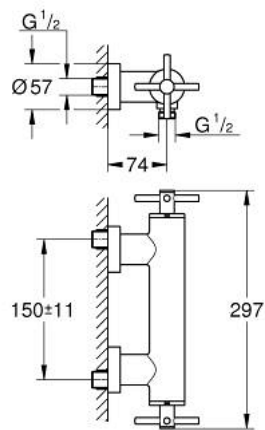

## 26 895 DC0 ATRIO SHOWER MIXER

### PRODUCT DESCRIPTION

- Colour: Supersteel
- wall mounted
- ceramic headparts 1/2", 90°
- GROHE LongLife finish
- shower outlet 1/2"
- integrated non-return valves in the shower outlet 1/2"
- covered S-unions
- protected against backflow
- without shower set
- with cross handles
- Two different sets of caps included. One set with "H" and "C" marking, one set without marking.

## 26 895 DC0 ATRIO SHOWER MIXER

**SELECT SPARE PART:** , October 2021 – now

- 1: Pair Of Handles (Spare part-nr. 48406DC0)
- 2: Ceramic headpart, 1/2" (Spare part-nr. 45883000)
- 2.1: O-ring  $\varnothing 18.2 \times \varnothing 1.7$  (Spare part-nr. 0392400M)
- 3: Non-return valve (Spare part-nr. 08565000)
- 4: Ceramic headpart, 1/2" (Spare part-nr. 45882000)
- 4.1: O-ring  $\varnothing 18.2 \times \varnothing 1.7$  (Spare part-nr. 0392400M)