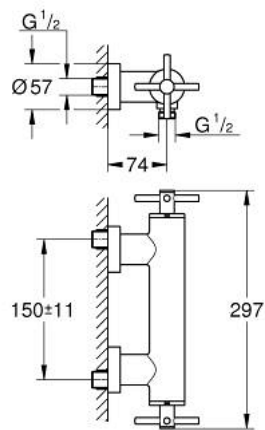

## 26 895 AL0 ATRIO SHOWER MIXER

### PRODUCT DESCRIPTION

- Colour: brushed hard graphite
- wall mounted
- ceramic headparts 1/2", 90°
- GROHE LongLife finish
- shower outlet 1/2"
- integrated non-return valves in the shower outlet 1/2"
- covered S-unions
- protected against backflow
- without shower set
- with cross handles
- Two different sets of caps included. One set with "H" and "C" marking, one set without marking.

## 26 895 AL0 ATRIO SHOWER MIXER

**SELECT SPARE PART:** , October 2021 – now

- 1: Pair Of Handles (Spare part-nr. 48406AL0)
- 2: Ceramic headpart, 1/2" (Spare part-nr. 45883000)
- 2.1: O-ring  $\varnothing 18.2 \times \varnothing 1.7$  (Spare part-nr. 0392400M)
- 3: Non-return valve (Spare part-nr. 08565000)
- 4: Ceramic headpart, 1/2" (Spare part-nr. 45882000)
- 4.1: O-ring  $\varnothing 18.2 \times \varnothing 1.7$  (Spare part-nr. 0392400M)