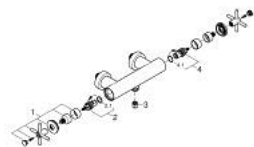

## 26 895 AL0 ATRIO SHOWER MIXER

### PRODUCT DESCRIPTION

- Colour: brushed hard graphite
- wall mounted
- ceramic headparts 1/2", 90°
- GROHE LongLife finish
- shower outlet 1/2"
- integrated non-return valves in the shower outlet 1/2"
- covered S-unions
- protected against backflow
- without shower set
- with cross handles
- Two different sets of caps included. One set with "H" and "C" marking, one set without marking.

## 26 895 AL0 ATRIO SHOWER MIXER

**SELECT SPARE PART:** , October 2021 – now

- 1: Pair Of Handles (Spare part-nr. 48406AL0)
- 2: Ceramic headpart, 1/2" (Spare part-nr. 45883000)
- 2.1: O-ring  $\varnothing 18.2 \times \varnothing 1.7$  (Spare part-nr. 0392400M)
- 3: Non-return valve (Spare part-nr. 08565000)
- 4: Ceramic headpart, 1/2" (Spare part-nr. 45882000)
- 4.1: O-ring  $\varnothing 18.2 \times \varnothing 1.7$  (Spare part-nr. 0392400M)