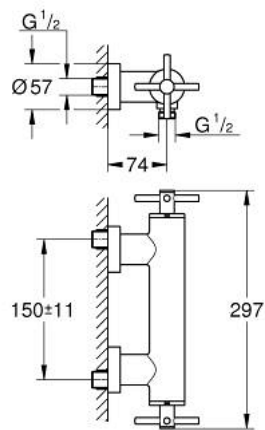

26 895 000 ATRIO SHOWER MIXER

PRODUCT DESCRIPTION

- Colour: chrome
- wall mounted
- ceramic headparts $1/2"$, 90°
- GROHE LongLife finish
- shower outlet $1/2"$
- integrated non-return valves in the shower outlet $1/2"$
- covered S-unions
- protected against backflow
- without shower set
- with cross handles
- Two different sets of caps included. One set with "H" and "C" marking, one set without marking.

26 895 000 ATRIO SHOWER MIXER

SELECT SPARE PART: , October 2021 – now

- 1: Pair Of Handles (Spare part-nr. 48406000)
- 2: Ceramic headpart, 1/2" (Spare part-nr. 45883000)
- 2.1: O-ring $\varnothing 18.2 \times \varnothing 1.7$ (Spare part-nr. 0392400M)
- 3: Non-return valve (Spare part-nr. 08565000)
- 4: Ceramic headpart, 1/2" (Spare part-nr. 45882000)
- 4.1: O-ring $\varnothing 18.2 \times \varnothing 1.7$ (Spare part-nr. 0392400M)