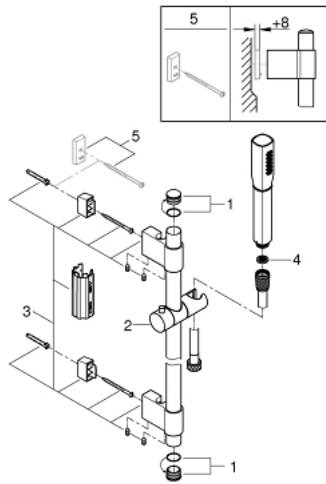

26 853 000 GRANDERA STICK SHOWER RAIL SET 1 SPRAY

PRODUCT DESCRIPTION

- Colour: chrome
- consisting of:
 - Stick hand shower (26 852 xx0)
 - maximum flow rate (at 3 bar): 7.6 l/min
 - shower rail, 900 mm (27 785)
 - Rotaflex Metal Long-Life TwistStop shower hose 1750 mm (28 025)
 - GROHE DreamSpray - perfect spray pattern
 - Inner WaterGuide - inner insulation for surface protection
 - GROHE CoolTouch - no risk of scalding
 - GROHE FastFixation Plus adjustable distance between brackets for adaption to existing drilling holes
 - GROHE LongLife finish
 - GROHE SpeedClean - effortless limescale removal
 - suitable for instantaneous heater

26 853 000 GRANDERA STICK SHOWER RAIL SET 1 SPRAY

SELECT SPARE PART: , October 2021 – now

1: Cap (Spare part-nr. 45922000)

2: Sliding piece (Spare part-nr. 48177000)

3: Outlet shower holder (Spare part-nr. 48333000)