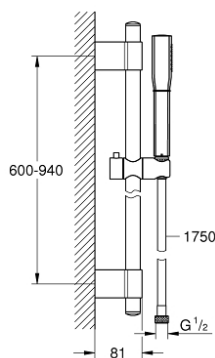

26 853 000 GRANDERA STICK SHOWER RAIL SET 1 SPRAY

PRODUCT DESCRIPTION

- Colour: chrome
- consisting of:
 - Stick hand shower (26 852 xx0)
 - maximum flow rate (at 3 bar): 7.6 l/min
 - shower rail, 900 mm (27 785)
 - Rotaflex Metal Long-Life TwistStop shower hose 1750 mm (28 025)
 - GROHE DreamSpray - perfect spray pattern
 - Inner WaterGuide - inner insulation for surface protection
 - GROHE CoolTouch - no risk of scalding
 - GROHE FastFixation Plus adjustable distance between brackets for adaption to existing drilling holes
 - GROHE LongLife finish
 - GROHE SpeedClean - effortless limescale removal
 - suitable for instantaneous heater

26 853 000 GRANDERA STICK SHOWER RAIL SET 1 SPRAY

SELECT SPARE PART: , October 2021 – now

1: Cap (Spare part-nr. 45922000)

2: Sliding piece (Spare part-nr. 48177000)

3: Outlet shower holder (Spare part-nr. 48333000)