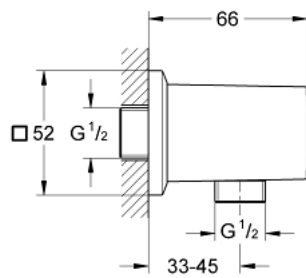

26 850 DC0 **ALLURE BRILLIANT SHOWER OUTLET ELBOW, 1/2"**

PRODUCT DESCRIPTION

- Colour: Supersteel
- male connection thread 1/2"
- protected against backflow
- material: metal
- GROHE LongLife finish

26 850 DC0 **ALLURE BRILLIANT SHOWER OUTLET ELBOW, 1/2"**

SELECT SPARE PART: , September 2021 – now

1: Non-return valve (Spare part-nr. 08565000)