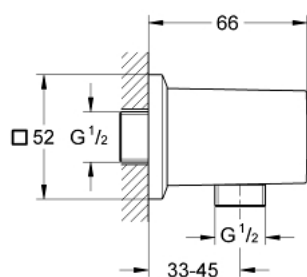

26 850 AL0 ALLURE BRILLIANT SHOWER OUTLET ELBOW, 1/2"

PRODUCT DESCRIPTION

- Colour: brushed hard graphite
- male connection thread 1/2"
- protected against backflow
- material: metal
- GROHE LongLife finish

26 850 AL0 ALLURE BRILLIANT SHOWER OUTLET ELBOW, 1/2"

SELECT SPARE PART: , September 2021 – now

1: Non-return valve (Spare part-nr. 08565000)