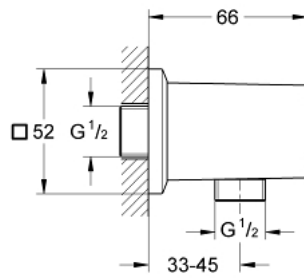

26 850 000 **ALLURE BRILLIANT SHOWER OUTLET ELBOW, 1/2"**

PRODUCT DESCRIPTION

- Colour: chrome
- male connection thread 1/2"
- protected against backflow
- material: metal
- GROHE LongLife finish

26 850 000 **ALLURE BRILLIANT SHOWER OUTLET ELBOW, 1/2"**

SELECT SPARE PART: , September 2021 – now

1: Non-return valve (Spare part-nr. 08565000)