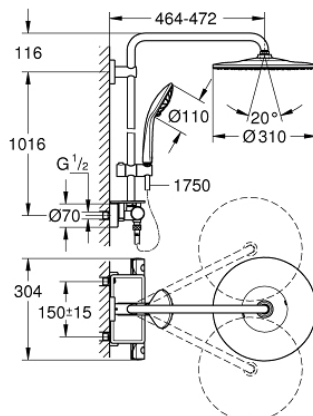

26 849 000 EUPHORIA SYSTEM 310 SHOWER SYSTEM WITH THERMOSTAT FOR WALL MOUNTING

PRODUCT DESCRIPTION

- Colour: chrome
- consisting of:
 - horizontal swivable 450 mm shower arm
 - exposed thermostat with Aquadimmer function
 - allows change between:
 - head shower Rainshower Mono 310 (26 562)
 - spray pattern: GROHE PureRain
 - maximum flow rate (at 3 bar): 9.5 l/min
 - with ball joint
 - rotation angle $\pm 15^\circ$
 - hand shower Euphoria 110 Massage (27 239 000)
 - spray patterns: Rain, SmartRain, Massage
 - maximum flow rate (at 3 bar): 8 l/min
 - adjustable in height with gliding element
 - shower hose Silverflex 1750 mm 1/2" x 1/2" (28 388)
 - maximum flow rate system (at 3 bar): 9.5 l/min
 - GROHE EcoJoy - less water, perfect flow
 - GROHE EasyReach tray
 - GROHE TurboStat - compact cartridge with wax thermoelement
 - GROHE SafeStop - safety button at 38°C
 - GROHE SafeStop Plus - optional temperature limiter at 43°C included
 - GROHE DreamSpray - perfect spray pattern
 - GROHE LongLife finish
 - GROHE SprayDimmer - stepless flow rate adjustment
 - GROHE SpeedClean - effortless limescale removal
 - Inner WaterGuide - inner insulation for surface protection
 - TwistStop - to prevent hose from twisting
 - suitable for instantaneous heaters from 18 kW/h
 - minimum flow rate 5 l/min.
 - professional edition