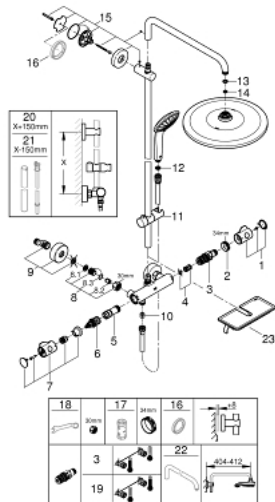

26 849 000 EUPHORIA SYSTEM 310 SHOWER SYSTEM WITH THERMOSTAT FOR WALL MOUNTING

SELECT SPARE PART: , July 2021 – now

1. 1: Temperature control handle (Spare part-nr. 47981000)
2. 2: Fitting ring (Spare part-nr. 47743000)
3. 3: Thermostatic compact cartridge 1/2" (Spare part-nr. 47439000)
4. 4: Sound absorber (Spare part-nr. 47398000)
5. 5: Water flow (Spare part-nr. 47751000)
6. 6: Aquadimmer (Spare part-nr. 12433000)
7. 7: Shut-off handle Aquadimmer (Spare part-nr. 49056000)
8. 8: Non-return valve (Spare part-nr. 47189000)
- 8.1: Dirt strainer (Spare part-nr. 0726400M)
- 8.2: Non-return valve (Spare part-nr. 08565000)
- 8.3: O-ring $\varnothing 17 \times \varnothing 2$ (Spare part-nr. 0305500M)
12. 9: S-union (Spare part-nr. 12662000)
13. 10: Non-return valve (Spare part-nr. 08565000)
14. 11: Sliding piece (Spare part-nr. 12140000)
15. 12: Dirt strainer (Spare part-nr. 0700200M)
16. 13: Fibre seal dia. 12x2 mm (Spare part-nr. 0138900M)
17. 14: Dirt strainer (Spare part-nr. 48007000)
18. 15: Outlet shower holder (Spare part-nr. 48279000)
19. 16: Compensation disc (Spare part-nr. 27180000)*
20. 17: Socket spanner (Spare part-nr. 19332000)*
21. 18: Special spanner (Spare part-nr. 19377000)*
22. 19: GROHE TurboStat cartridge 1/2" (Spare part-nr. 47175000)*
23. 20: Shower system pipe for retrofitting (Spare part-nr. 48514000)*
24. 21: Shower system pipe for retrofitting (Spare part-nr. 48515000)*
25. 22: Shower arm for shower systems (Spare part-nr. 14047000)*
26. 23: GROHE EasyReach tray (Spare part-nr. 26362LN1)*

* Optional accessories