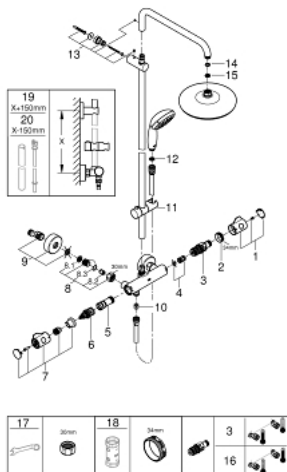

26 848 000 TEMPESTA SYSTEM 210 SHOWER SYSTEM WITH THERMOSTAT FOR WALL MOUNTING

SELECT SPARE PART: , July 2021 – now

1. 1: Temperature control handle (Spare part-nr. 47981000)
   - 2: Fitting ring (Spare part-nr. 47743000)
   - 3: Thermostatic compact cartridge 1/2" (Spare part-nr. 47439000)
   - 4: Sound absorber (Spare part-nr. 47398000)
   - 5: Water flow (Spare part-nr. 47751000)
   - 6: Aquadimmer (Spare part-nr. 12433000)
   - 7: Shut-off handle Aquadimmer (Spare part-nr. 49056000)
   - 8: Non-return valve (Spare part-nr. 47189000)
   - 8.1: Dirt strainer (Spare part-nr. 0726400M)
   - 8.2: Non-return valve (Spare part-nr. 08565000)
   - 8.3: O-ring $\varnothing 17 \times \varnothing 2$ (Spare part-nr. 0305500M)
   - 9: S-union (Spare part-nr. 12662000)
   - 10: Non-return valve (Spare part-nr. 08565000)
   - 11: Sliding piece (Spare part-nr. 12140000)
   - 12: Dirt strainer (Spare part-nr. 0700200M)
   - 13: Outlet shower holder (Spare part-nr. 48423000)
   - 14: Fibre seal dia. 12x2 mm (Spare part-nr. 0138900M)
   - 15: Dirt strainer (Spare part-nr. 48007000)
   - 16: GROHE TurboStat cartridge 1/2" (Spare part-nr. 47175000)*
   - 17: Special spanner (Spare part-nr. 19377000)*
   - 18: Socket spanner (Spare part-nr. 19332000)*
   - 19: Shower system pipe for retrofitting (Spare part-nr. 48514000)*
   - 20: Shower system pipe for retrofitting (Spare part-nr. 48515000)*
2. Optional accessories