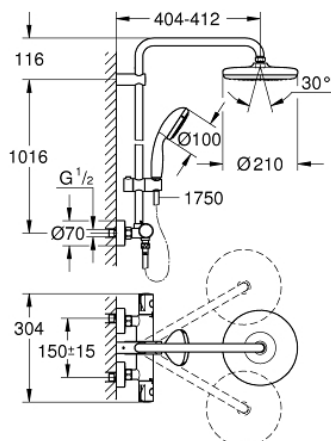

26 848 000 TEMPESTA SYSTEM 210 SHOWER SYSTEM WITH THERMOSTAT FOR WALL MOUNTING

PRODUCT DESCRIPTION

- Colour: chrome
- consisting of:
 - horizontal swivable 390 mm shower arm
 - exposed thermostat with Aquadimmer function
 - allows change between:
 - head shower Tempesta 210
 - spray plate white
 - spray pattern: Rain
 - GROHE EcoJoy 9.5 l/min flow limiter
 - with ball joint
 - rotation angle $\pm 15^\circ$
 - hand shower Tempesta 100 (28 419)
 - spray patterns: GROHE Rain O², Rain, Massage
 - GROHE EcoJoy 9.5 l/min flow limiter
 - adjustable in height with gliding element
 - Rotaflex TwistStop shower hose 1.750 mm 1/2" x 1/2" (28 410)
 - GROHE TurboStat - compact cartridge with wax thermoelement
 - GROHE SafeStop - safety button at 38°C
 - GROHE SafeStop Plus - optional temperature limiter at 43°C included
 - GROHE DreamSpray - perfect spray pattern
 - GROHE LongLife finish
 - GROHE EcoJoy 9.5 l/min flow limiter
 - GROHE SpeedClean - effortless limescale removal
 - Inner WaterGuide - inner insulation for surface protection
 - TwistStop - to prevent hose from twisting
 - suitable for instantaneous heaters from 18 kW/h
 - minimum flow rate 5 l/min.
 - optional upgrade: GROHE EasyReach tray (26 362), sold separately
 - professional edition