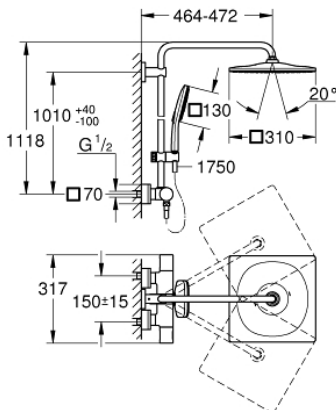

26 837 GN0 RAINSHOWER SMARTACTIVE 310 CUBE SHOWER SYSTEM WITH THERMOSTAT FOR WALL MOUNTING

SELECT SPARE PART: , July 2021 – now

- 1: shut-off handle aquadimmer (Spare part-nr. 47804GN0)
- 2: Temperature limiter (Spare part-nr. 47723000)
- 3: Aquadimmer (Spare part-nr. 47364000)
- 4: Water flow (Spare part-nr. 47887000)
- 5: temperature control handle (Spare part-nr. 47811GN0)
- 6: Fitting ring (Spare part-nr. 47743000)
- 7: Thermostatic compact cartridge 1/2" (Spare part-nr. 47439000)
- 8: non-return valves (Spare part-nr. 47189GN0)
- 8.1: Dirt strainer (Spare part-nr. 0726400M)
- 8.2: Non-return valve (Spare part-nr. 08565000)
- 8.3: O-ring $\varnothing 17 \times \varnothing 2$ (Spare part-nr. 0305500M)
- 9: S-union (Spare part-nr. 47824GN0)
- 10: Non-return valve (Spare part-nr. 08565000)
- 11: Sliding piece (Spare part-nr. 48424GN0)
- 12: Dirt strainer (Spare part-nr. 0700200M)
- 13: Fibre seal dia. 12x2 mm (Spare part-nr. 0138900M)
- 14: Dirt strainer (Spare part-nr. 48007000)
- 16: Socket spanner (Spare part-nr. 19332000)*
- 17: GROHE TurboStat cartridge 1/2" (Spare part-nr. 47175000)*
- 18: Special spanner (Spare part-nr. 19377000)*