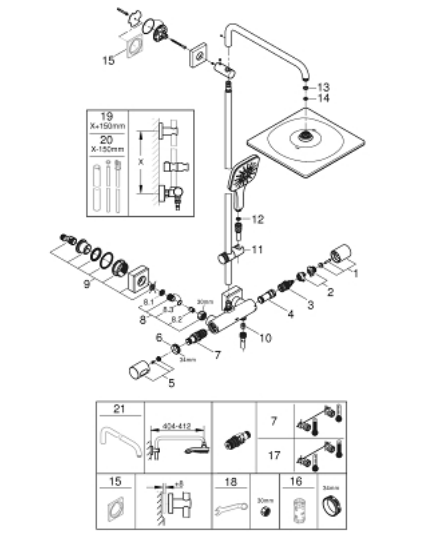

26 837 AL0 RAINSHOWER SMARTACTIVE 310 CUBE SHOWER SYSTEM WITH THERMOSTAT FOR WALL MOUNTING

SELECT SPARE PART: , July 2021 – now

- 1: shut-off handle aquadimmer (Spare part-nr. 47804AL0)
- 2: Temperature limiter (Spare part-nr. 47723000)
- 3: Aquadimmer (Spare part-nr. 47364000)
- 4: Water flow (Spare part-nr. 47887000)
- 5: temperature control handle (Spare part-nr. 47811AL0)
- 6: Fitting ring (Spare part-nr. 47743000)
- 7: Thermostatic compact cartridge 1/2" (Spare part-nr. 47439000)
- 8: Non-return valve (Spare part-nr. 47189AL0)
- 8.1: Dirt strainer (Spare part-nr. 0726400M)
- 8.2: Non-return valve (Spare part-nr. 08565000)
- 8.3: O-ring $\varnothing 17 \times \varnothing 2$ (Spare part-nr. 0305500M)
- 9: S-union (Spare part-nr. 47824AL0)
- 10: Non-return valve (Spare part-nr. 08565000)
- 11: Sliding piece (Spare part-nr. 48424AL0)
- 12: Dirt strainer (Spare part-nr. 0700200M)
- 13: Fibre seal dia. 12x2 mm (Spare part-nr. 0138900M)
- 14: Dirt strainer (Spare part-nr. 48007000)
- 16: Socket spanner (Spare part-nr. 19332000)*
- 17: GROHE TurboStat cartridge 1/2" (Spare part-nr. 47175000)*
- 18: Special spanner (Spare part-nr. 19377000)*