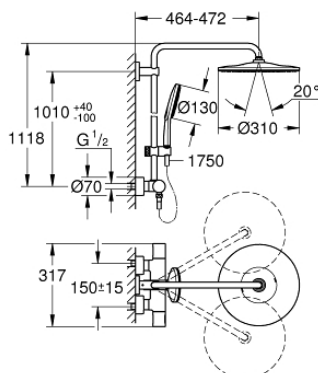

### PRODUCT DESCRIPTION

- Colour: brushed warm sunset
- consisting of:
  - horizontal swivable 450 mm shower arm
  - exposed thermostat with Aquadimmer function
  - allows change between:
    - head shower Rainshower Mono 310
    - maximum flow rate (at 3 bar): 9.5 l/min
  - with ball joint
  - rotation angle  $\pm 15^\circ$
  - hand shower Rainshower SmartActive 130
  - maximum flow rate (at 3 bar): 8.5 l/min
  - adjustable in height with gliding element
  - including performance grip
  - Silverflex shower hose 1750 mm
  - GROHE EcoJoy - less water, perfect flow
  - GROHE TurboStat - compact cartridge with wax thermoelement
  - GROHE SafeStop - safety button at 38°C
  - GROHE SafeStop Plus - optional temperature limiter at 43°C included
  - GROHE CoolTouch - no risk of scalding
  - GROHE DreamSpray - perfect spray pattern
  - GROHE SmartTip showering spray selection via push of a ring
  - GROHE LongLife finish
- Flexible Installation - 1 adjustable bracket for existing drill holes
- GROHE SpeedClean - effortless limescale removal
- suitable for instantaneous heaters from 18 kW/h
- minimum flow rate 5 l/min.
- DR-brass