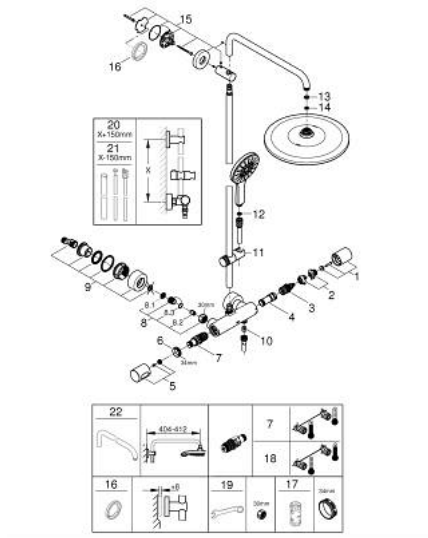

26 836 DL0 RAINSHOWER SMARTACTIVE 310 SHOWER SYSTEM WITH THERMOSTAT FOR WALL MOUNTING

SELECT SPARE PART: , July 2021 – now

1. 1: shut-off handle aquadimmer (Spare part-nr. 47804DL0)
   - 2: Temperature limiter (Spare part-nr. 47723000)
   - 3: Aquadimmer (Spare part-nr. 47364000)
   - 4: Water flow (Spare part-nr. 47887000)
   - 5: temperature control handle (Spare part-nr. 47811DL0)
   - 6: Fitting ring (Spare part-nr. 47743000)
   - 7: Thermostatic compact cartridge 1/2" (Spare part-nr. 47439000)
   - 8: non-return valves (Spare part-nr. 47189DL0)
   - 8.1: Dirt strainer (Spare part-nr. 0726400M)
   - 8.2: Non-return valve (Spare part-nr. 08565000)
   - 8.3: O-ring $\varnothing 17 \times \varnothing 2$ (Spare part-nr. 0305500M)
   - 9: S-union (Spare part-nr. 12693DL0)
   - 10: Non-return valve (Spare part-nr. 08565000)
   - 11: Sliding piece (Spare part-nr. 48424DL0)
   - 12: Dirt strainer (Spare part-nr. 0700200M)
   - 13: Fibre seal dia. 12x2 mm (Spare part-nr. 0138900M)
   - 14: Dirt strainer (Spare part-nr. 48007000)
   - 15: Outlet shower holder (Spare part-nr. 48279DL0)
   - 17: Socket spanner (Spare part-nr. 19332000)*
   - 18: GROHE TurboStat cartridge 1/2" (Spare part-nr. 47175000)*
   - 19: Special spanner (Spare part-nr. 19377000)*
2. Optional accessories