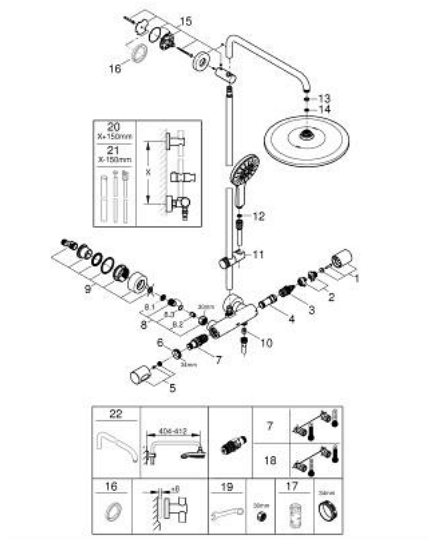

26 836 DA0 RAINSHOWER SMARTACTIVE 310 SHOWER SYSTEM WITH THERMOSTAT FOR WALL MOUNTING

SELECT SPARE PART: , July 2021 – now

1. 1: shut-off handle aquadimmer (Spare part-nr. 47804DA0)
  2. 2: Temperature limiter (Spare part-nr. 47723000)
  3. 3: Aquadimmer (Spare part-nr. 47364000)
  4. 4: Water flow (Spare part-nr. 47887000)
  5. 5: temperature control handle (Spare part-nr. 47811DA0)
  6. 6: Fitting ring (Spare part-nr. 47743000)
  7. 7: Thermostatic compact cartridge 1/2" (Spare part-nr. 47439000)
  8. 8: non-return valves (Spare part-nr. 47189DA0)
  - 8.1: Dirt strainer (Spare part-nr. 0726400M)
  - 8.2: Non-return valve (Spare part-nr. 08565000)
  - 8.3: O-ring $\varnothing 17 \times \varnothing 2$ (Spare part-nr. 0305500M)
  12. 9: S-union (Spare part-nr. 12693DA0)
  13. 10: Non-return valve (Spare part-nr. 08565000)
  14. 11: Sliding piece (Spare part-nr. 48424DA0)
  15. 12: Dirt strainer (Spare part-nr. 0700200M)
  16. 13: Fibre seal dia. 12x2 mm (Spare part-nr. 0138900M)
  17. 14: Dirt strainer (Spare part-nr. 48007000)
  18. 15: Outlet shower holder (Spare part-nr. 48279DA0)
  19. 17: Socket spanner (Spare part-nr. 19332000)*
  20. 18: GROHE TurboStat cartridge 1/2" (Spare part-nr. 47175000)*
  21. 19: Special spanner (Spare part-nr. 19377000)*
2. Optional accessories