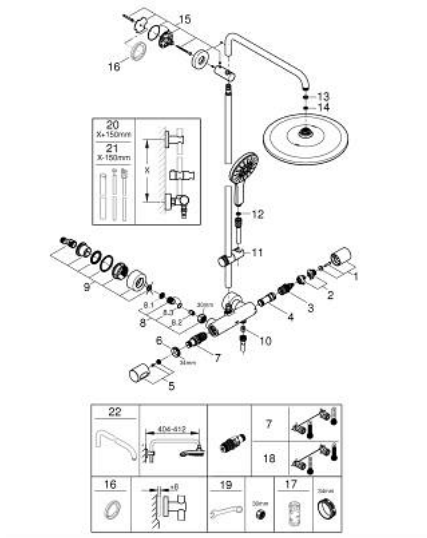

26 836 000 RAINSHOWER SMARTACTIVE 310 SHOWER SYSTEM WITH THERMOSTAT FOR WALL MOUNTING

SELECT SPARE PART: , November 2021 – now

- 1: Aquadimmer handle (Spare part-nr. 47804000)
- 2: Temperature limiter (Spare part-nr. 47723000)
- 3: Aquadimmer (Spare part-nr. 47364000)
- 4: Water flow (Spare part-nr. 47887000)
- 5: Scale handle (Spare part-nr. 47811000)
- 6: Fitting ring (Spare part-nr. 47743000)
- 7: Thermostatic compact cartridge 1/2" (Spare part-nr. 47439000)
- 8: Non-return valve (Spare part-nr. 47189000)
- 8.1: Dirt strainer (Spare part-nr. 0726400M)
- 8.2: Non-return valve (Spare part-nr. 08565000)
- 8.3: O-ring $\varnothing 17 \times \varnothing 2$ (Spare part-nr. 0305500M)
- 9: S-union (Spare part-nr. 12693000)
- 10: Non-return valve (Spare part-nr. 08565000)
- 11: Sliding piece (Spare part-nr. 48424000)
- 12: Dirt strainer (Spare part-nr. 0700200M)
- 13: Fibre seal dia. 12x2 mm (Spare part-nr. 0138900M)
- 14: Dirt strainer (Spare part-nr. 48007000)
- 15: Outlet shower holder (Spare part-nr. 48279000)
- 16: Compensation disc (Spare part-nr. 27180000)*
- 17: Socket spanner (Spare part-nr. 19332000)*
- 18: GROHE TurboStat cartridge 1/2" (Spare part-nr. 47175000)*
- 19: Special spanner (Spare part-nr. 19377000)*
- 20: Shower system pipe for retrofitting (Spare part-nr. 48053000)*
- 21: Shower system pipe for retrofitting (Spare part-nr. 48054000)*
- 22: Shower arm for shower systems (Spare part-nr. 14047000)*

* Optional accessories