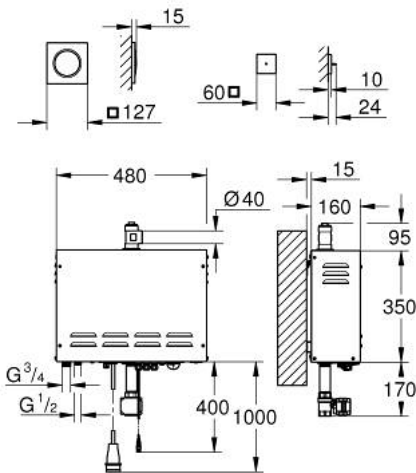

26 828 000 F-DIGITAL DELUXE STEAM GENERATOR 9.9 KW WITH STEAM OUTLET AND TEMPERATURE SENSOR

PRODUCT DESCRIPTION

- consisting of:
- steam generator 3.3 to 9.9 kW
- 480 x 350 x 160 mm
- suitable for steam rooms up to 16 m³
- supply voltage 400 V 3L+N+PE AC, 50 Hz
- power 9.9 kW
- water inlet 3/4"
- operating pressure 1 - 10 bar (via pressure reducer)
- automatic emptying
- water outlet 1/2"
- steam outlet 1/2"
- type of protection IP 23
- CE approved
- with connection plug
- steam outlet module
- 127mm x 127mm
- connection thread 1/2"
- temperature sensor module
- 60 x 60 x 12 mm
- GROHE LongLife finish
- requires rough-in set (29 414), F-digital Deluxe base unit box (112 133 9990), power supply (117 699 9990) and various cable connections – all components to be ordered separately due to installation situation