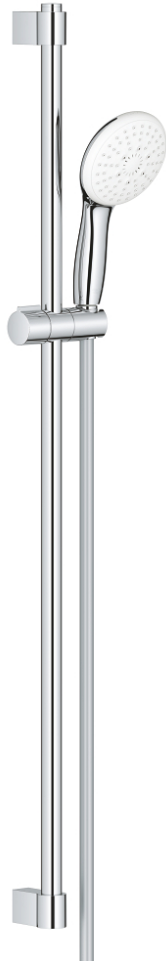

26 771 003 TEMPESTA 110 SHOWER RAIL SET 3 SPRAYS (RAIN, JET, MASSAGE)

PRODUCT DESCRIPTION

- Colour: chrome
- consisting of:
 - hand shower Tempesta 110 (28 419)
 - maximum flow rate (at 3 bar): 7.4 l/min
 - shower rail, 900 mm (27 524)
 - Relaxaflex hose 1750 mm 1/2" x 1/2" (28 154)
 - GROHE EcoJoy - less water, perfect flow
 - GROHE SmartSwitch - easily rotate the dial to enjoy your preferred spray option
 - GROHE DreamSpray - perfect spray pattern
 - GROHE LongLife finish
- Flexible Installation - 1 adjustable bracket for existing drill holes
- adjustable rail holder (turn and glide shower holder)
- GROHE SpeedClean - effortless limescale removal
- Inner WaterGuide - inner insulation for surface protection
- ShockProof silicone ring prevents damages caused by shower falling
- min. recommended pressure 1.0 bar
- suitable for instantaneous heater
- professional edition

26 771 003 TEMPESTA 110 SHOWER RAIL SET 3 SPRAYS (RAIN, JET, MASSAGE)

SELECT SPARE PART: , April 2020 – now

1: Outlet shower holder (Spare part-nr. 48607000)

2: Sliding piece (Spare part-nr. 48609000)

3: Outlet shower holder (Spare part-nr. 48608000)

4: Dirt strainer (Spare part-nr. 0700200M)

5: Compensation disc (Spare part-nr. 48543001)*

* Optional accessories