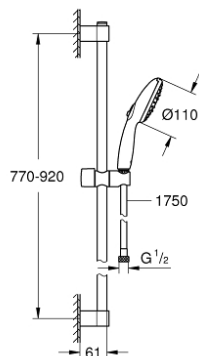

26 771 003 TEMPESTA 110 SHOWER RAIL SET 3 SPRAYS (RAIN, JET, MASSAGE)

PRODUCT DESCRIPTION

- Colour: chrome
- consisting of:
 - hand shower Tempesta 110 (28 419)
 - maximum flow rate (at 3 bar): 7.4 l/min
 - shower rail, 900 mm (27 524)
 - Relaxaflex hose 1750 mm 1/2" x 1/2" (28 154)
 - GROHE EcoJoy - less water, perfect flow
 - GROHE SmartSwitch - easily rotate the dial to enjoy your preferred spray option
 - GROHE DreamSpray - perfect spray pattern
 - GROHE LongLife finish
- Flexible Installation - 1 adjustable bracket for existing drill holes
- adjustable rail holder (turn and glide shower holder)
- GROHE SpeedClean - effortless limescale removal
- Inner WaterGuide - inner insulation for surface protection
- ShockProof silicone ring prevents damages caused by shower falling
- min. recommended pressure 1.0 bar
- suitable for instantaneous heater
- professional edition

26 771 003 TEMPESTA 110 SHOWER RAIL SET 3 SPRAYS (RAIN, JET, MASSAGE)

SELECT SPARE PART: , April 2020 – now

1: Outlet shower holder (Spare part-nr. 48607000)

2: Sliding piece (Spare part-nr. 48609000)

3: Outlet shower holder (Spare part-nr. 48608000)