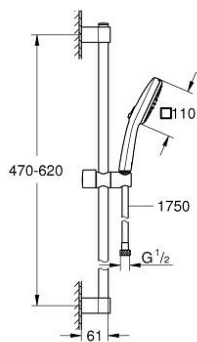

## 26 748 003 TEMPESTA CUBE 110 SHOWER RAIL SET 2 SPRAYS

### PRODUCT DESCRIPTION

- Colour: chrome
- consisting of:
  - hand shower Tempesta Cube 110 (26 746)
  - spray patterns: Rain, Jet
  - shower rail, 600 mm (27 523)
  - maximum flow rate (at 3 bar): 7.4 l/min
  - Relaxaflex hose 1750 mm 1/2" x 1/2" (28 154)
  - GROHE EcoJoy - less water, perfect flow
  - GROHE SmartSwitch - easily rotate the dial to enjoy your preferred spray option
  - GROHE DreamSpray - perfect spray pattern
  - GROHE LongLife finish
- Flexible Installation - 1 adjustable bracket for existing drill holes
- adjustable rail holder (turn and glide shower holder)
- GROHE SpeedClean - effortless limescale removal
- Inner WaterGuide - inner insulation for surface protection
- ShockProof silicone ring prevents damages caused by shower falling
- min. recommended pressure 1.0 bar
- suitable for instantaneous heater
- professional edition

## 26 748 003 TEMPESTA CUBE 110 SHOWER RAIL SET 2 SPRAYS

**SELECT SPARE PART:** , April 2020 – now

1: Outlet shower holder (Spare part-nr. 48607000)

2: Sliding piece (Spare part-nr. 48609000)

3: Outlet shower holder (Spare part-nr. 48608000)