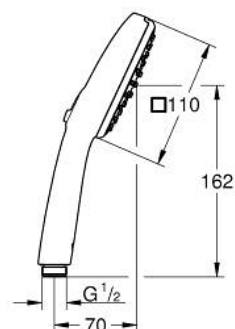

26 746 003 TEMPESTA CUBE 110 HAND SHOWER 2 SPRAYS

PRODUCT DESCRIPTION

- Colour: chrome
- spray patterns: Rain, Jet
- maximum flow rate (at 3 bar): 7.4 l/min
- GROHE EcoJoy - less water, perfect flow
- GROHE SmartSwitch - easily rotate the dial to enjoy your preferred spray option
- GROHE DreamSpray - perfect spray pattern
- GROHE LongLife finish
- GROHE SpeedClean - effortless limescale removal
- Inner WaterGuide - inner insulation for surface protection
- ShockProof silicone ring prevents damages caused by shower falling
- universal mounting system, fitting all standard shower hoses
- min. recommended pressure 1.0 bar
- suitable for instantaneous heater
- professional edition

Pure Freude
an Wasser

26 746 003 TEMPESTA CUBE 110 HAND SHOWER 2 SPRAYS

SELECT SPARE PART: , April 2020 – now

1: Dirt strainer (Spare part-nr. 0700200M)