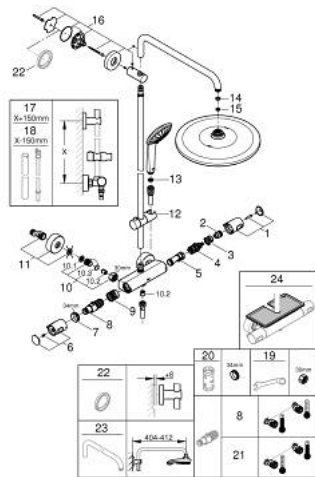

26 723 000 EUPHORIA SYSTEM 310 SHOWER SYSTEM WITH THERMOSTATIC MIXER FOR WALL MOUNTING

SELECT SPARE PART: , January 2020 – now

- 1: Shut-off handle (Spare part-nr. 47991000)
- 2: Stop ring (Spare part-nr. 47986000)
- 3: Stop ring (Spare part-nr. 47965000)
- 4: Aquadimmer (Spare part-nr. 47364000)
- 5: Water flow (Spare part-nr. 47887000)
- 6: Handle (Spare part-nr. 47992000)
- 7: Fitting ring (Spare part-nr. 47743000)
- 8: Thermostatic compact cartridge 1/2" (Spare part-nr. 47439000)
- 9: Race (Spare part-nr. 47975000)
- 10: Non-return valve (Spare part-nr. 47189000)
- 10.1: Dirt strainer (Spare part-nr. 0726400M)
- 10.2: Non-return valve (Spare part-nr. 08565000)
- 10.3: O-ring $\varnothing 17 \times \varnothing 2$ (Spare part-nr. 0305500M)
- 11: S-union (Spare part-nr. 12662000)
- 12: Sliding piece (Spare part-nr. 12140000)
- 13: Dirt strainer (Spare part-nr. 0700200M)
- 14: Fibre seal dia. 12x2 mm (Spare part-nr. 0138900M)
- 15: Dirt strainer (Spare part-nr. 48007000)
- 16: Outlet shower holder (Spare part-nr. 48279000)
- 17: Shower system pipe for retrofitting (Spare part-nr. 48514000)*
- 18: Shower system pipe for retrofitting (Spare part-nr. 48515000)*
- 19: Special spanner (Spare part-nr. 19377000)*
- 20: Socket spanner (Spare part-nr. 19332000)*
- 21: GROHE TurboStat cartridge 1/2" (Spare part-nr. 47175000)*
- 22: Compensation disc (Spare part-nr. 27180000)*
- 23: Shower arm for shower systems (Spare part-nr. 14047000)*
- 24: GROHE EasyReach tray (Spare part-nr. 26362LN1)*