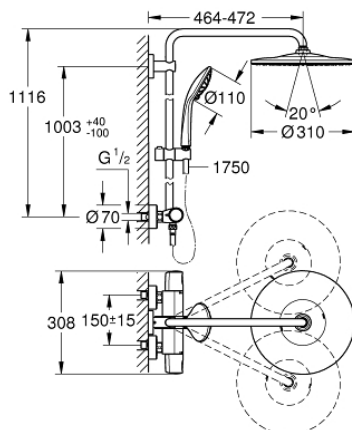

26 723 000 EUPHORIA SYSTEM 310 SHOWER SYSTEM WITH THERMOSTATIC MIXER FOR WALL MOUNTING

PRODUCT DESCRIPTION

- Colour: chrome
- consisting of:
 - horizontal swivable 450 mm shower arm
 - exposed thermostat with Aquadimmer function
 - allows change between:
 - head shower Rainshower Mono 310 (26 562)
 - spray pattern: GROHE PureRain
 - maximum flow rate (at 3 bar): 8 l/min
 - with ball joint
 - rotation angle $\pm 15^\circ$
 - hand shower Euphoria 110 Massage (27 239 000)
 - spray patterns: Rain, Massage, SmartRain
 - maximum flow rate (at 3 bar): 8 l/min
 - adjustable in height with gliding element
 - shower hose Silverflex 1750 mm 1/2" x 1/2" (28 388)
 - maximum flow rate system (at 3 bar): 8 l/min
 - minimum flow rate 5 l/min.
 - GROHE TurboStat - compact cartridge with wax thermoelement
 - GROHE SafeStop - safety button at 38°C
 - GROHE SafeStop Plus - optional temperature limiter at 43°C included
 - GROHE CoolTouch - no risk of scalding
 - GROHE MetalGrip ergonomically shaped metal handles
 - GROHE DreamSpray - perfect spray pattern
 - GROHE LongLife finish
 - GROHE SprayDimmer - stepless flow rate adjustment
 - GROHE EcoJoy - less water, perfect flow
 - Flexible Installation - 1 adjustable bracket for existing drill holes
 - Inner WaterGuide - inner insulation for surface protection
 - GROHE SpeedClean - effortless limescale removal
 - TwistStop - to prevent hose from twisting
 - suitable for instantaneous heaters from 18 kW/h
 - optional upgrade: GROHE EasyReach tray (26 362), sold separately
 - professional edition