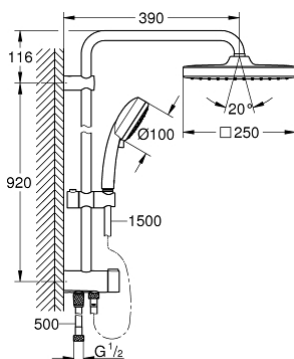

26 694 000 TEMPESTA COSMOPOLITAN SYSTEM 250 CUBE FLEX SHOWER SYSTEM WITH DIVERTER FOR WALL MOUNTING

PRODUCT DESCRIPTION

- Colour: chrome
- consisting of:
 - horizontal 390 mm shower arm, adjustable before installation
 - change by diverter between hand shower, head shower or head shower
- Eco setting
- head shower Tempesta 250 Cube (26 685)
- 2 spray patterns (via diverter): Rain, SmartRain
- head shower with white rear cover
- with ball joint, rotation angle $\pm 10^\circ$
- GROHE EcoJoy 9.5 l/min flow limiter
- hand shower Tempesta Cosmopolitan 100 (27 575)
- spray patterns: GROHE Rain O², Rain, Massage, Jet
- GROHE EcoJoy 9.5 l/min flow limiter
- adjustable in height with gliding element
- distance between diverter and upper bracket: 920 mm
- Relaxaflex shower hose 1500 mm 1/2" x 1/2"
- Relaxaflex shower hose 500 mm 1/2" x 1/2"
- flexible installation: connection to faucet / wall union for water supply with 1/2" thread of the 500 mm shower hose
- GROHE EcoJoy - less water, perfect flow
- GROHE DreamSpray - perfect spray pattern
- GROHE LongLife finish
- GROHE SpeedClean - effortless limescale removal
- Inner WaterGuide - inner insulation for surface protection
- suitable for instantaneous heaters from 18 kW/h
- minimum flow rate 7 l/min.
- min. recommended pressure 1.0 bar
- professional edition

26 694 000 TEMPESTA COSMOPOLITAN SYSTEM 250 CUBE FLEX SHOWER SYSTEM WITH DIVERTER FOR WALL MOUNTING

SELECT SPARE PART: , February 2019 – now

1: Fibre seal dia. 12x2 mm (Spare part-nr. 0138900M)

2: Dirt strainer (Spare part-nr. 48007000)