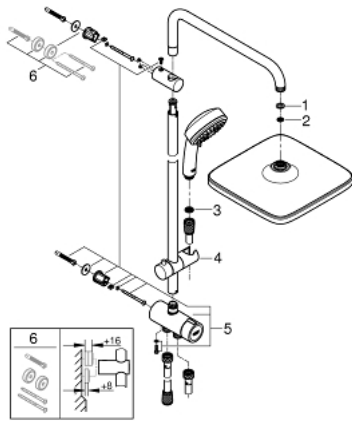

26 694 000 TEMPESTA COSMOPOLITAN SYSTEM 250 CUBE FLEX SHOWER SYSTEM WITH DIVERTER FOR WALL MOUNTING

PRODUCT DESCRIPTION

- Colour: chrome
- consisting of:
 - horizontal 390 mm shower arm, adjustable before installation
 - change by diverter between hand shower, head shower or head shower
- Eco setting
- head shower Tempesta 250 Cube (26 685)
- 2 spray patterns (via diverter): Rain, SmartRain
- head shower with white rear cover
- with ball joint, rotation angle $\pm 10^\circ$
- GROHE EcoJoy 9.5 l/min flow limiter
- hand shower Tempesta Cosmopolitan 100 (27 575)
- spray patterns: GROHE Rain O², Rain, Massage, Jet
- GROHE EcoJoy 9.5 l/min flow limiter
- adjustable in height with gliding element
- distance between diverter and upper bracket: 920 mm
- Relaxaflex shower hose 1500 mm 1/2" x 1/2"
- Relaxaflex shower hose 500 mm 1/2" x 1/2"
- flexible installation: connection to faucet / wall union for water supply with 1/2" thread of the 500 mm shower hose
- GROHE EcoJoy - less water, perfect flow
- GROHE DreamSpray - perfect spray pattern
- GROHE LongLife finish
- GROHE SpeedClean - effortless limescale removal
- Inner WaterGuide - inner insulation for surface protection
- suitable for instantaneous heaters from 18 kW/h
- minimum flow rate 7 l/min.
- min. recommended pressure 1.0 bar
- professional edition

26 694 000 TEMPESTA COSMOPOLITAN SYSTEM 250 CUBE FLEX SHOWER SYSTEM WITH DIVERTER FOR WALL MOUNTING

SELECT SPARE PART: , February 2019 – now

1: Fibre seal dia. 12x2 mm (Spare part-nr. 0138900M)

2: Dirt strainer (Spare part-nr. 48007000)

3: Dirt strainer (Spare part-nr. 0700200M)

4: Sliding piece (Spare part-nr. 12140000)

5: Diverter (Spare part-nr. 48338000)

6: Compensation disc (Spare part-nr. 26496000)*

* Optional accessories