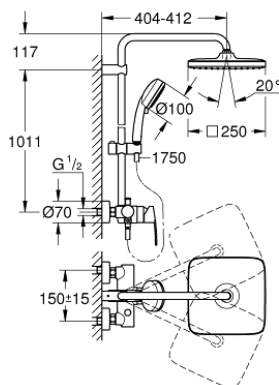

26 692 000 TEMPESTA COSMOPOLITAN SYSTEM 250 CUBE SHOWER SYSTEM WITH SINGLE LEVER MIXER FOR WALL MOUNTING

SELECT SPARE PART: , February 2019 – now

- 1: Lever (Spare part-nr. 46726000)
- 2: Shield (Spare part-nr. 46025000)
- 3: Cartridge (Spare part-nr. 46048000)
- 4: Diverter knob (Spare part-nr. 65648000)
- 5: Diverter (Spare part-nr. 65655000)
- 6: Non-return valve (Spare part-nr. 08565000)
- 7: Screw joint (Spare part-nr. 45044000)
- 8: S-union (Spare part-nr. 12662000)
- 9: Sliding piece (Spare part-nr. 12140000)
- 10: Dirt strainer (Spare part-nr. 0700200M)
- 11: Outlet shower holder (Spare part-nr. 48423000)
- 12: Fibre seal dia. 12x2 mm (Spare part-nr. 0138900M)
- 13: Dirt strainer (Spare part-nr. 48007000)
- 14: Shower system pipe for retrofitting (Spare part-nr. 48053000)*
- 15: Shower system pipe for retrofitting (Spare part-nr. 48054000)*
- 16: Special spanner (Spare part-nr. 19377000)*
- 17: Temperature limiter (Spare part-nr. 46375000)*