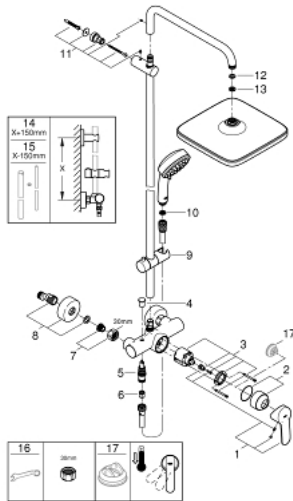

26 692 000 TEMPESTA COSMOPOLITAN SYSTEM 250 CUBE SHOWER SYSTEM WITH SINGLE LEVER MIXER FOR WALL MOUNTING

SELECT SPARE PART: , February 2019 – now

- 1: Lever (Spare part-nr. 46726000)
- 2: Shield (Spare part-nr. 46025000)
- 3: Cartridge (Spare part-nr. 46048000)
- 4: Diverter knob (Spare part-nr. 65648000)
- 5: Diverter (Spare part-nr. 65655000)
- 6: Non-return valve (Spare part-nr. 08565000)
- 7: Screw joint (Spare part-nr. 45044000)
- 8: S-union (Spare part-nr. 12662000)
- 9: Sliding piece (Spare part-nr. 12140000)
- 10: Dirt strainer (Spare part-nr. 0700200M)
- 11: Outlet shower holder (Spare part-nr. 48423000)
- 12: Fibre seal dia. 12x2 mm (Spare part-nr. 0138900M)
- 13: Dirt strainer (Spare part-nr. 48007000)
- 14: Shower system pipe for retrofitting (Spare part-nr. 48053000)*
- 15: Shower system pipe for retrofitting (Spare part-nr. 48054000)*
- 16: Special spanner (Spare part-nr. 19377000)*
- 17: Temperature limiter (Spare part-nr. 46375000)*