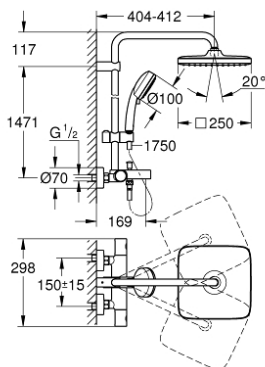

26 691 000 TEMPESTA COSMOPOLITAN SYSTEM 250 CUBE SHOWER SYSTEM WITH BATH THERMOSTAT FOR WALL MOUNTING

PRODUCT DESCRIPTION

- Colour: chrome
- consisting of:
  - horizontal swivable 390 mm shower arm
  - exposed thermostat with Aquadimmer function
  - allows change between:
    - head shower Tempesta 250 Cube (26 685)
    - spray pattern: Rain
    - head shower with white rear cover
    - with ball joint, rotation angle $\pm 10^\circ$
  - GROHE EcoJoy 9.5 l/min flow limiter
  - bath inlet
  - separate diverter for hand shower
  - hand shower Tempesta Cosmopolitan 100 (27 571 001)
  - 2 spray patterns: Rain, Jet
  - adjustable in height with gliding element
  - Rotaflex TwistStop shower hose 1.750 mm 1/2" x 1/2" (28 410)
  - GROHE EcoJoy 5.7 l/min. flow limiter
  - GROHE EcoJoy - less water, perfect flow
  - GROHE TurboStat - compact cartridge with wax thermoelement
  - GROHE SafeStop - safety button at 38°C
  - GROHE SafeStop Plus - optional temperature limiter at 43°C included
  - GROHE DreamSpray - perfect spray pattern
  - GROHE LongLife finish
  - GROHE SpeedClean - effortless limescale removal
  - Inner WaterGuide - inner insulation for surface protection
  - TwistStop - to prevent hose from twisting
  - suitable for instantaneous heaters from 18 kW/h
  - minimum flow rate 7 l/min.
  - professional edition