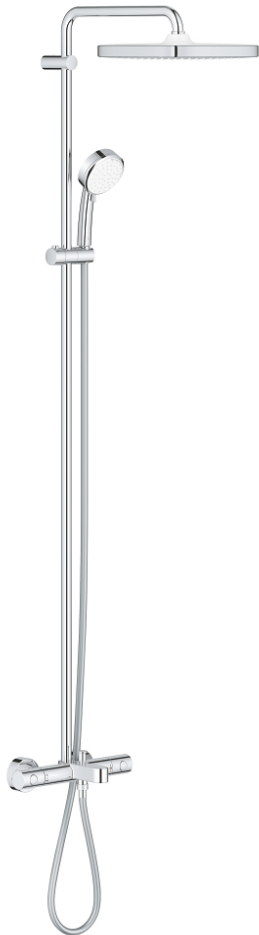

26 691 000 TEMPESTA COSMOPOLITAN SYSTEM 250 CUBE SHOWER SYSTEM WITH BATH THERMOSTAT FOR WALL MOUNTING

PRODUCT DESCRIPTION

- Colour: chrome
- consisting of:
 - horizontal swivable 390 mm shower arm
 - exposed thermostat with Aquadimmer function
 - allows change between:
 - head shower Tempesta 250 Cube (26 685)
 - spray pattern: Rain
 - head shower with white rear cover
 - with ball joint, rotation angle $\pm 10^\circ$
 - GROHE EcoJoy 9.5 l/min flow limiter
 - bath inlet
 - separate diverter for hand shower
 - hand shower Tempesta Cosmopolitan 100 (27 571 001)
 - 2 spray patterns: Rain, Jet
 - adjustable in height with gliding element
 - Rotaflex TwistStop shower hose 1.750 mm 1/2" x 1/2" (28 410)
 - GROHE EcoJoy 5.7 l/min. flow limiter
 - GROHE EcoJoy - less water, perfect flow
 - GROHE TurboStat - compact cartridge with wax thermoelement
 - GROHE SafeStop - safety button at 38°C
 - GROHE SafeStop Plus - optional temperature limiter at 43°C included
 - GROHE DreamSpray - perfect spray pattern
 - GROHE LongLife finish
 - GROHE SpeedClean - effortless limescale removal
 - Inner WaterGuide - inner insulation for surface protection
 - TwistStop - to prevent hose from twisting
 - suitable for instantaneous heaters from 18 kW/h
 - minimum flow rate 7 l/min.
 - professional edition