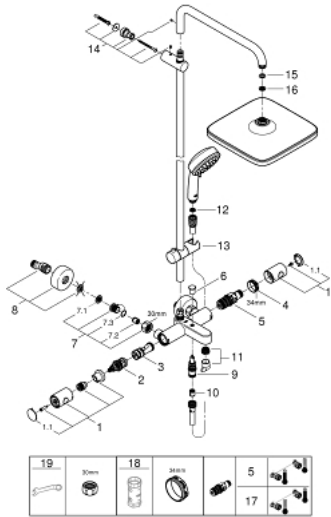

26 691 000 TEMPESTA COSMOPOLITAN SYSTEM 250 CUBE SHOWER SYSTEM WITH BATH THERMOSTAT FOR WALL MOUNTING

SELECT SPARE PART: , February 2019 – now

- 1: Costa metal handle 1/2" (Spare part-nr. 47984000)
- 1.1: Cap (Spare part-nr. 6458500M)
- 2: Aquadimmer (Spare part-nr. 47364000)
- 3: Water flow (Spare part-nr. 47887000)
- 4: Fitting ring (Spare part-nr. 47743000)
- 5: Thermostatic compact cartridge 1/2" (Spare part-nr. 47439000)
- 6: Diverter knob (Spare part-nr. 65648000)
- 7: Non-return valve (Spare part-nr. 47189000)
- 7.1: Dirt strainer (Spare part-nr. 0726400M)
- 7.2: Non-return valve (Spare part-nr. 08565000)
- 7.3: O-ring $\varnothing 17 \times \varnothing 2$ (Spare part-nr. 0305500M)
- 8: S-union (Spare part-nr. 12662000)
- 9: Diverter (Spare part-nr. 65655000)
- 10: Non-return valve (Spare part-nr. 08565000)
- 11: Mousseur (Spare part-nr. 13926000)
- 12: Dirt strainer (Spare part-nr. 0700200M)
- 13: Sliding piece (Spare part-nr. 12140000)
- 14: Outlet shower holder (Spare part-nr. 48423000)
- 15: Fibre seal dia. 12x2 mm (Spare part-nr. 0138900M)
- 16: Dirt strainer (Spare part-nr. 48007000)
- 17: GROHE TurboStat cartridge 1/2" (Spare part-nr. 47175000)*
- 18: Socket spanner (Spare part-nr. 19332000)*
- 19: Special spanner (Spare part-nr. 19377000)*