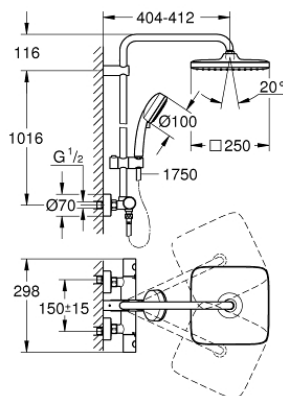

26 689 GL0 TEMPESTA COSMOPOLITAN SYSTEM 250 CUBE SHOWER SYSTEM WITH THERMOSTAT FOR WALL MOUNTING

PRODUCT DESCRIPTION

- Colour: cool sunrise
- consisting of:
 - horizontal swivable 390 mm shower arm
 - exposed thermostat with Aquadimmer function
 - allows change between:
 - head shower Tempesta 250 Cube (26 685)
 - spray pattern: Rain
 - maximum flow rate (at 3 bar): 8 l/min
 - head shower with white rear cover
 - with ball joint, rotation angle $\pm 10^\circ$
 - hand shower Tempesta Cosmopolitan 100 (27 571 001)
 - 2 spray patterns: Rain, Jet
 - maximum flow rate (at 3 bar): 5 l/min
 - adjustable in height with gliding element
 - Rotaflex TwistStop shower hose 1.750 mm 1/2" x 1/2" (28 410)
 - GROHE EcoJoy - less water, perfect flow
 - GROHE TurboStat - compact cartridge with wax thermoelement
 - GROHE SafeStop - safety button at 38°C
 - GROHE SafeStop Plus - optional temperature limiter at 43°C included
 - GROHE DreamSpray - perfect spray pattern
 - GROHE LongLife finish
 - GROHE SpeedClean - effortless limescale removal
 - Inner WaterGuide - inner insulation for surface protection
 - TwistStop - to prevent hose from twisting
 - suitable for instantaneous heaters from 18 kW/h
 - maximum flow rate (at 3 bar): 8 l/min
 - minimum flow rate 5 l/min.
 - optional upgrade: GROHE EasyReach tray (26 362), sold separately
 - professional edition